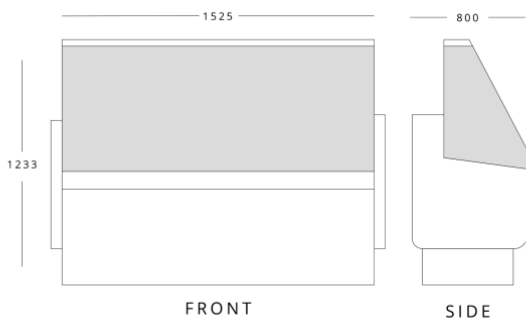

Features

- Stainless steel backshelf
- Anodised aluminium profiles
- Illumination under top canopy
- Doors 270mm x 400mm
- Adjustable feet
- Refrigerated under storage
- Intermediate glass shelf
- Replaceable door gaskets

Additional Extras

- T2-SHELF100 - Shelf for ZETA 100
- T2-SHELF130 - Shelf for ZETA130
- T2-SHELF150 - Shelf for ZETA150
- T2-SHELF250 - Shelf for ZETA200

Technical Specification

	ZETA100	ZETA130	ZETA150	ZETA200	ZETA250
Temperature Range	+2°~+5°C	+2°~+5°C	+2°~+5°C	+2°~+5°C	+2°~+5°C
Climate Class	3	3	3	3	3
Power Supply	13amp	13amp	13amp	13amp	13amp
Cooling	Static	Static	Static	Static	Static
Defrost	Automatic	Automatic	Automatic	Automatic	Automatic
Noise Level	45db	47db	50db	52db	54db
Refrigerant	R290	R290	R290	R290	R290
Energy Consumption (kw/24hrs)	7.43	8.31	10.33	13.34	14.86
Power Usage (w)	835	891	1031	1234	1331
Weight (kg)	110	137	151	191	242

ZETA100

ZETA130

ZETA150

ZETA200

ZETA250