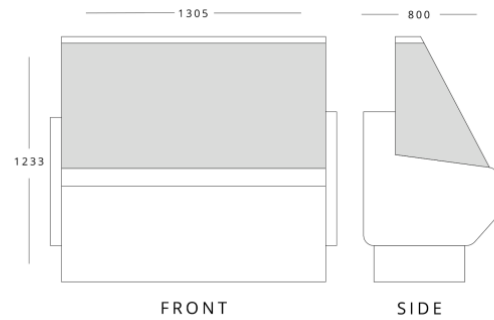

Features

- Stainless steel backshelf
- Anodised aluminium profiles
- Illumination under top canopy
- Doors 270mm x 400mm
- Adjustable feet
- Refrigerated under storage
- Intermediate glass shelf
- Replaceable door gaskets

Additional Extras

- T2-SHELF100 - Shelf for ZETA 100
- T2-SHELF130 - Shelf for ZETA130
- T2-SHELF150 - Shelf for ZETA150
- T2-SHELF250 - Shelf for ZETA200

Technical Specification

	ZETA100	ZETA130	ZETA150	ZETA200	ZETA250
Temperature Range	+2°~+5°C	+2°~+5°C	+2°~+5°C	+2°~+5°C	+2°~+5°C
Climate Class	3	3	3	3	3
Power Supply	13amp	13amp	13amp	13amp	13amp
Cooling	Static	Static	Static	Static	Static
Defrost	Automatic	Automatic	Automatic	Automatic	Automatic
Noise Level	45db	47db	50db	52db	54db
Refrigerant	R290	R290	R290	R290	R290
Energy Consumption (kw/24hrs)	7.43	8.31	10.33	13.34	14.86
Power Usage (w)	835	891	1031	1234	1331
Weight (kg)	110	137	151	191	242

ZETA100

ZETA130

ZETA150

ZETA200

ZETA250