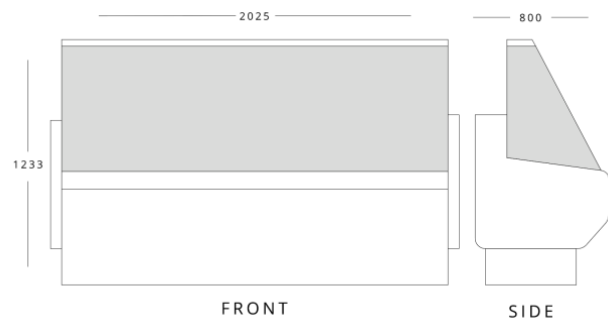

ZETA100

Dimensions (mm)	External	Internal
Height	1233	
Width	1055	
Depth	800	
Capacity (ltr)		
Gross		355
Net		278

ZETA130

Dimensions (mm)	External	Internal
Height	1233	
Width	1305	
Depth	800	
Capacity (ltr)		
Gross		421
Net		350

ZETA150

Dimensions (mm)	External	Internal
Height	1233	
Width	1525	
Depth	800	
Capacity (ltr)		
Gross		497
Net		413

ZETA200

Dimensions (mm)	External	Internal
Height	1233	
Width	2025	
Depth	800	
Capacity (ltr)		
Gross		669
Net		556

ZETA250

Dimensions (mm)	External	Internal
Height	1233	
Width	2525	
Depth	800	
Capacity (ltr)		
Gross		840
Net		698

Features

- Stainless steel backshelf
- Anodised aluminium profiles
- Illumination under top canopy
- Doors 270mm x 400mm
- Adjustable feet
- Refrigerated under storage
- Intermediate glass shelf
- Replaceable door gaskets

ZETA100

ZETA130

ZETA150

ZETA200

ZETA250