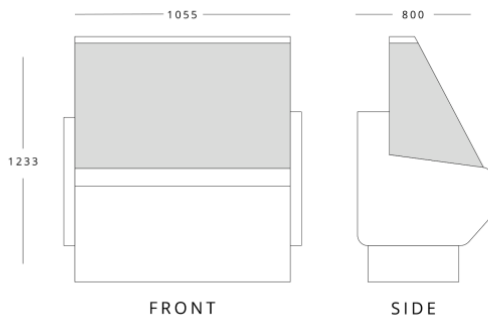

Features

- Stainless steel backshelf
- Anodised aluminium profiles
- Illumination under top canopy
- Doors 270mm x 400mm
- Adjustable feet
- Refrigerated under storage
- Intermediate glass shelf
- Replaceable door gaskets

Additional Extras

- T2-SHELF100 - Shelf for ZETA 100
- T2-SHELF130 - Shelf for ZETA130
- T2-SHELF150 - Shelf for ZETA150
- T2-SHELF250 - Shelf for ZETA200

Technical Specification

	ZETA100	ZETA130	ZETA150	ZETA200	ZETA250
Temperature Range	+2°~+5°C	+2°~+5°C	+2°~+5°C	+2°~+5°C	+2°~+5°C
Climate Class	3	3	3	3	3
Power Supply	13amp	13amp	13amp	13amp	13amp
Cooling	Static	Static	Static	Static	Static
Defrost	Automatic	Automatic	Automatic	Automatic	Automatic
Noise Level	45db	47db	50db	52db	54db
Refrigerant	R290	R290	R290	R290	R290
Energy Consumption (kw/24hrs)	7.43	8.31	10.33	13.34	14.86
Power Usage (w)	835	891	1031	1234	1331
Weight (kg)	110	137	151	191	242

ZETA100

ZETA130

ZETA150

ZETA200

ZETA250