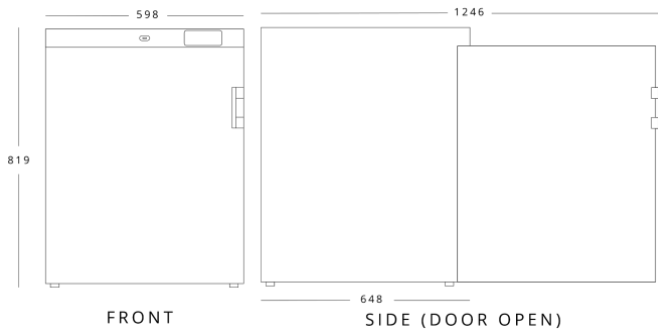

Features

- White laminated exterior
- ABS interior
- Height adjustable from 819 – 850mm
- Reversible door
- Lock fitted as standard
- Replaceable door gasket

Additional Extras

- M4-UCRSTACK - Stacking Kit
- M4-UCR038 - Gasket for UCR/UCF140WH
- M4-UCR045 - Lower shelf for UCR140WH
- M4-UCR046 - Upper shelf for UCR140WH
- M4-UCF023 - Bottom drawer basket for UCF140WH
- M4-UCF024 - Top drawer basket for UCF140WH

Technical Specification

	UCR140WH	UCF140WH
Temperature Range	+2°C ~ +8°C	-16°C ~ -24°C
Climate Class	4	4
Power Supply	13amp	13amp
Cooling	Fan assisted	Static
Defrost	Automatic	Manual
Noise Level	53db	53db
Refrigerant	R600a	R600a
Energy Efficiency Class	A	-
Energy Consumption (kw/24hrs)	1.06	1.30
Power Usage (w)	135	135
Weight (kg)	38	41

UCR140WH