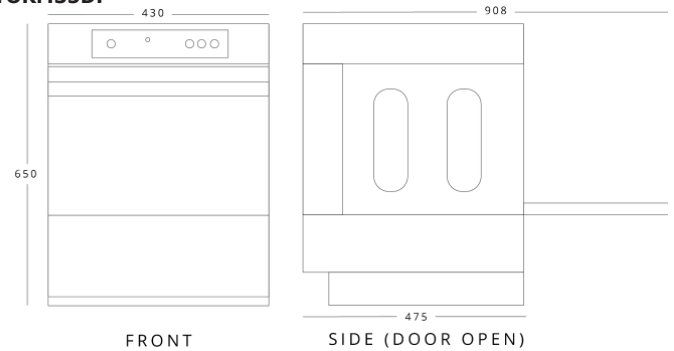

Features

- High grade 304 stainless steel construction
- Pressed tank and rounded corners to aid cleaning of machine
- Double skin door for quieter running and improved efficiency
- Rotating wash and rinse arms removable for cleaning
- Automatic detergent and rinse aid dosing
- 3 cycles - 90/120/180 secs
- Thermo-stop ensures a hot rinse temperature on every cycle
- Adjustable wash and rinse thermostats

Additional Extras

- B8-12024550 - Plastic basket for STORM35 + STORM35DP
- B8-12025069 - Plastic basket for STORM 40 + STORM40DP
- B8-12025011 - Plastic basket for STORM50 + STORM50DP
- G2-STU01 - Universal stand
- F1-DEP12 - Softener

Technical Specification

	STORM35	STORM35DP	STORM40	STORM40DP	STORM50	STORM50DP
Power Supply	13amp	13amp	13amp	13amp	13amp	13amp
Controller	Electro mechanical panel	Electro mechanical panel	Electro mechanical panel	Electro mechanical pane	Electro mechanical pane	Electro mechanical pane
Basket Capacity	350x350mm	350x350mm	400x400mm	400x400mm	500x500mm	500x500mm
Weight (kg)	37	40	44	47	67	70

STORM35

STORM35DP

STORM40

STORM40DP

STORM50

STORM50DP