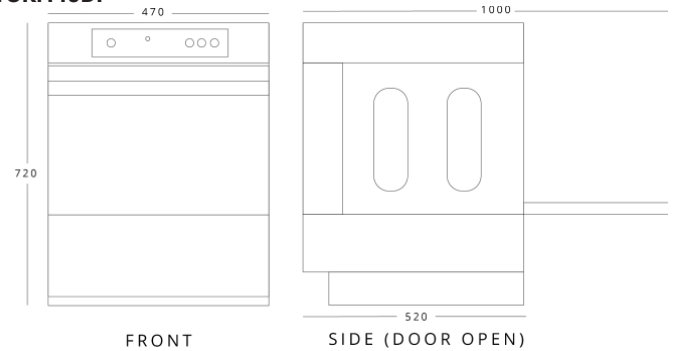

Features

- High grade 304 stainless steel construction
- Pressed tank and rounded corners to aid cleaning of machine
- Double skin door for quieter running and improved efficiency
- Rotating wash and rinse arms removable for cleaning
- Automatic detergent and rinse aid dosing
- 3 cycles - 90/120/180 secs
- Thermo-stop ensures a hot rinse temperature on every cycle
- Adjustable wash and rinse thermostats

Additional Extras

- B8-12024550 - Plastic basket for STORM35 + STORM35DP
- B8-12025069 - Plastic basket for STORM 40 + STORM40DP
- B8-12025011 - Plastic basket for STORM50 + STORM50DP
- G2-STU01 - Universal stand
- F1-DEP12 - Softener

Technical Specification

	STORM35	STORM35DP	STORM40	STORM40DP	STORM50	STORM50DP
Power Supply	13amp	13amp	13amp	13amp	13amp	13amp
Controller	Electro mechanical panel	Electro mechanical panel	Electro mechanical panel	Electro mechanical pane	Electro mechanical pane	Electro mechanical pane
Basket Capacity	350x350mm	350x350mm	400x400mm	400x400mm	500x500mm	500x500mm
Weight (kg)	37	40	44	47	67	70

STORM35

STORM35DP

STORM40

STORM40DP

STORM50

STORM50DP