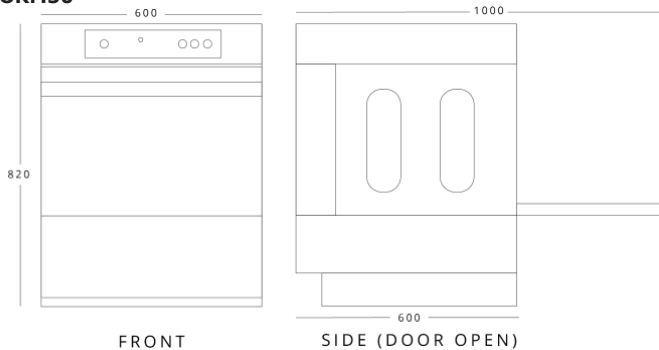

Features

- High grade 304 stainless steel construction
- Pressed tank and rounded corners to aid cleaning of machine
- Double skin door for quieter running and improved efficiency
- Rotating wash and rinse arms removable for cleaning
- Automatic detergent and rinse aid dosing
- 3 cycles - 90/120/180 secs
- Thermo-stop ensures a hot rinse temperature on every cycle
- Adjustable wash and rinse thermostats

Additional Extras

- B8-12024550 - Plastic basket for STORM35 + STORM35DP
- B8-12025069 - Plastic basket for STORM 40 + STORM40DP
- B8-12025011 - Plastic basket for STORM50 + STORM50DP
- G2-STU01 - Universal stand
- F1-DEP12 - Softener

Technical Specification

	STORM35	STORM35DP	STORM40	STORM40DP	STORM50	STORM50DP
Power Supply	13amp	13amp	13amp	13amp	13amp	13amp
Controller	Electro mechanical panel	Electro mechanical panel	Electro mechanical panel	Electro mechanical pane	Electro mechanical pane	Electro mechanical pane
Basket Capacity	350x350mm	350x350mm	400x400mm	400x400mm	500x500mm	500x500mm
Weight (kg)	37	40	44	47	67	70

STORM35

STORM35DP

STORM40

STORM40DP

STORM50

STORM50DP