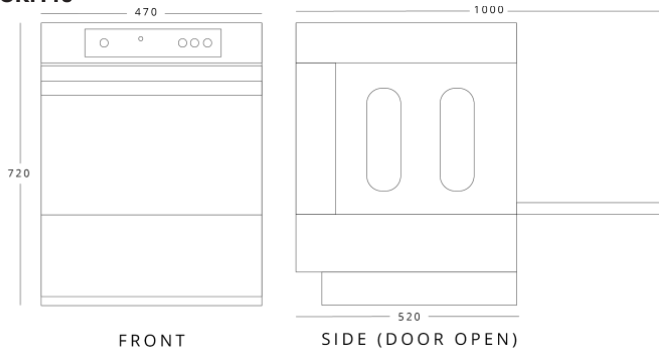

Features

- High grade 304 stainless steel construction
- Pressed tank and rounded corners to aid cleaning of machine
- Double skin door for quieter running and improved efficiency
- Rotating wash and rinse arms removable for cleaning
- Automatic detergent and rinse aid dosing
- 3 cycles - 90/120/180 secs
- Thermo-stop ensures a hot rinse temperature on every cycle
- Adjustable wash and rinse thermostats

Additional Extras

- B8-12024550 - Plastic basket for STORM35 + STORM35DP
- B8-12025069 - Plastic basket for STORM 40 + STORM40DP
- B8-12025011 - Plastic basket for STORM50 + STORM50DP
- G2-STU01 - Universal stand
- F1-DEP12 - Softener

Technical Specification

	STORM35	STORM35DP	STORM40	STORM40DP	STORM50	STORM50DP
Power Supply	13amp	13amp	13amp	13amp	13amp	13amp
Controller	Electro mechanical panel	Electro mechanical panel	Electro mechanical panel	Electro mechanical pane	Electro mechanical pane	Electro mechanical pane
Basket Capacity	350x350mm	350x350mm	400x400mm	400x400mm	500x500mm	500x500mm
Weight (kg)	37	40	44	47	67	70

STORM35

STORM35DP

STORM40

STORM40DP

STORM50

STORM50DP