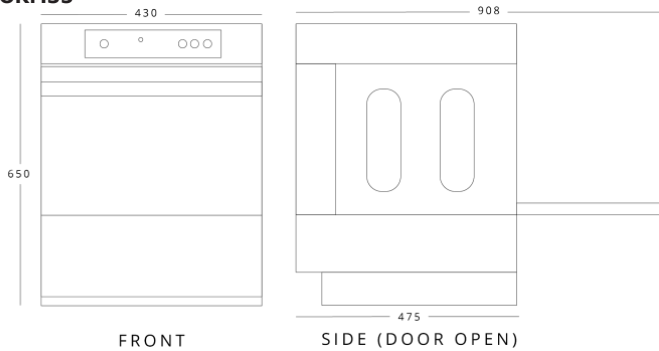

Features

- High grade 304 stainless steel construction
- Pressed tank and rounded corners to aid cleaning of machine
- Double skin door for quieter running and improved efficiency
- Rotating wash and rinse arms removable for cleaning
- Automatic detergent and rinse aid dosing
- 3 cycles - 90/120/180 secs
- Thermo-stop ensures a hot rinse temperature on every cycle
- Adjustable wash and rinse thermostats

Additional Extras

- B8-12024550 - Plastic basket for STORM35 + STORM35DP
- B8-12025069 - Plastic basket for STORM 40 + STORM40DP
- B8-12025011 - Plastic basket for STORM50 + STORM50DP
- G2-STU01 - Universal stand
- F1-DEP12 - Softener

Technical Specification

	STORM35	STORM35DP	STORM40	STORM40DP	STORM50	STORM50DP
Power Supply	13amp	13amp	13amp	13amp	13amp	13amp
Controller	Electro mechanical panel	Electro mechanical panel	Electro mechanical panel	Electro mechanical pane	Electro mechanical pane	Electro mechanical pane
Basket Capacity	350x350mm	350x350mm	400x400mm	400x400mm	500x500mm	500x500mm
Weight (kg)	37	40	44	47	67	70

STORM35