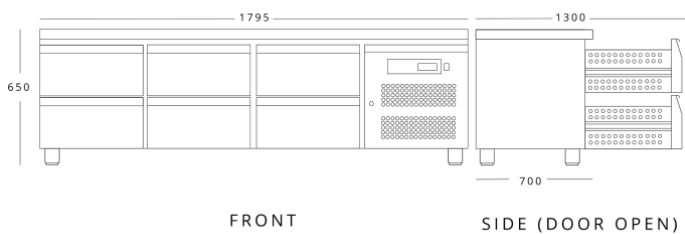

Features

- Stainless steel exterior & interior
- Internal corners rounded for easy cleaning
- 1 x adjustable GN1/1 shelf per door
- Self closing doors with stay open facility
- Replaceable door gasket
- Drawers accept GN1/1 trays

Additional Extras

- X1-SHELF04 - Shelf for SNC,2,3,4
- X1-GASKET11 - Door gasket for SNC 2,3,4
- X1-GASKET12 - Upper drawer gasket for SNC2,3,4-DRW
- X1-GASKET13 - Lower drawer gasket for SNC2,3,4-DRW
- K8-GUIDE02 - Left shelf guide for SNC2,3,4
- K8-GUIDE03 - Right self guide for SNC2,3,4

Technical Specification

	SNC2	SNC3	SNC4	SNC2-DRW	SNC3-DRW	SNC4-DRW
Temperature Range	+2°C ~ +8°C	+2°C ~ +8°C	+2°C ~ +8°C	+2°C ~ +8°C	+2°C ~ +8°C	+2°C ~ +8°C
Climate Class	4	4	4	4	4	4
Power Supply	13amp	13amp	13amp	13amp	13amp	13amp
Cooling	Ventilated	Ventilated	Ventilated	Ventilated	Ventilated	Ventilated
Defrost	Automatic	Automatic	Automatic	Automatic	Automatic	Automatic
Noise Level	42db	42db	42db	42db	42db	42db
Refrigerant	R290	R290	R290	R290	R290	R290
Energy Efficiency Class	C	C	D	C	C	D
Energy Consumption (kw/24hrs)	2.626	2.988	4.078	2.626	2.988	4.078
Power Usage (w)	215	230	345	215	230	345
Weight (kg)	104	126	155	124	156	195

SNC2

SNC3

SNC4

SNC2-DRW

SNC3-DRW

SNC4-DRW