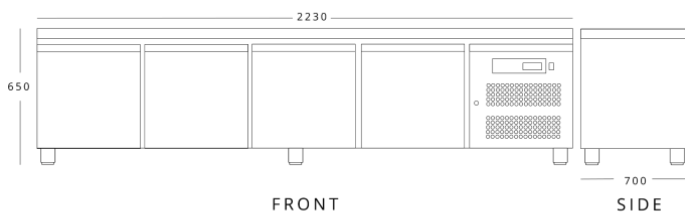

Features

- Stainless steel exterior & interior
- Internal corners rounded for easy cleaning
- 1 x adjustable GN1/1 shelf per door
- Self closing doors with stay open facility
- Replaceable door gasket
- Drawers accept GN1/1 trays

Additional Extras

- X1-SHELF04 - Shelf for SNC,2,3,4
- X1-GASKET11 - Door gasket for SNC 2,3,4
- X1-GASKET12 - Upper drawer gasket for SNC2,3,4-DRW
- X1-GASKET13 - Lower drawer gasket for SNC2,3,4-DRW
- K8-GUIDE02 - Left shelf guide for SNC2,3,4
- K8-GUIDE03 - Right self guide for SNC2,3,4

Technical Specification

	SNC2	SNC3	SNC4	SNC2-DRW	SNC3-DRW	SNC4-DRW
Temperature Range	+2°C ~ +8°C	+2°C ~ +8°C	+2°C ~ +8°C	+2°C ~ +8°C	+2°C ~ +8°C	+2°C ~ +8°C
Climate Class	4	4	4	4	4	4
Power Supply	13amp	13amp	13amp	13amp	13amp	13amp
Cooling	Ventilated	Ventilated	Ventilated	Ventilated	Ventilated	Ventilated
Defrost	Automatic	Automatic	Automatic	Automatic	Automatic	Automatic
Noise Level	42db	42db	42db	42db	42db	42db
Refrigerant	R290	R290	R290	R290	R290	R290
Energy Efficiency Class	C	C	D	C	C	D
Energy Consumption (kw/24hrs)	2.626	2.988	4.078	2.626	2.988	4.078
Power Usage (w)	215	230	345	215	230	345
Weight (kg)	104	126	155	124	156	195

SNC2

SNC3

SNC4

SNC2-DRW

SNC3-DRW

SNC4-DRW