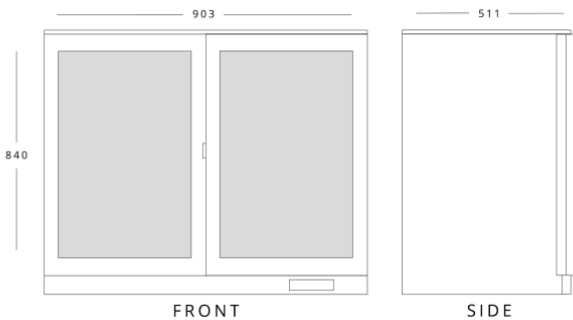

Features

- Black laminated exterior; Aluminium stippled interior
- Self closing, double glazed door (s)
- 2 adjustable shelves per door
- Lock fitted as standard
- Internal LED illumination
- Replaceable door gasket
- Optional - chrome plated scalloped wine shelf (each shelf holds 5 bottles)

Additional Extras

- W4-SHELF01 - Shelf for LOWBAR1
- W4-SHELF02 - Shelf for LOWBAR2(SL)/3(SL)
- W4-SHELF04 - Shelf middle for LOWBAR2(SL)
- W4-SHELF05 - Wine Shelf for LOWBAR1
- W4-SHELF06 - Wine Shelf for LOWBAR2(SL)/3(SL)
- W4-SHELF07 - Wine Shelf Middle for LOWBAR3(SL)
- W4-SEAL04A - Gasket for LOWBAR2/3
- W4-SEAL03A - Gasket for LOWBAR1
- W4-CLIP01 - Shelf Clip (4 per shelf)

Technical Specification

	LOWBAR1	LOWBAR2	LOWBAR2SL	LOWBAR3	LOWBAR3SL
Temperature Range	+4°C ~ -12°C	+4°C ~ -12°C	+4°C ~ -12°C	+4°C ~ -12°C	+4°C ~ -12°C
Climate Class	4	4	4	4	4
Power Supply	13amp	13amp	13amp	13amp	13amp
Cooling	Fan assisted	Fan assisted	Fan assisted	Fan assisted	Fan assisted
Defrost	Automatic	Automatic	Automatic	Automatic	Automatic
Noise Level	53db	56db	57db	59db	59db
Refrigerant	R600a	R600a	R600a	R600a	R600a
Energy Efficiency Class	D	D	E	F	G
Energy Consumption (kw/24hrs)	1.40	1.70	1.90	3.80	4.30
Power Usage (w)	125	140	140	270	270
Weight (kg)	44	59	59	91	91

LOWBAR1

LOWBAR2

LOWBAR2SL

LOWBAR3

LOWBAR3SL