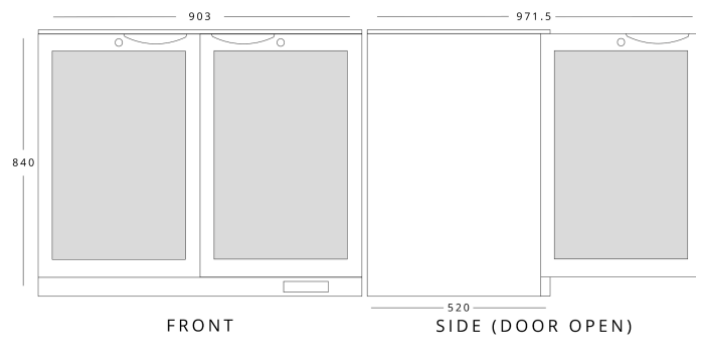

Features

- Black laminated exterior; Aluminium stippled interior
- Self closing, double glazed door (s)
- 2 adjustable shelves per door
- Lock fitted as standard
- Internal LED illumination
- Replaceable door gasket
- Optional - chrome plated scalloped wine shelf (each shelf holds 5 bottles)

Additional Extras

- W4-SHELF01 - Shelf for LOWBAR1
- W4-SHELF02 - Shelf for LOWBAR2(SL)/3(SL)
- W4-SHELF04 - Shelf middle for LOWBAR2(SL)
- W4-SHELF05 - Wine Shelf for LOWBAR1
- W4-SHELF06 - Wine Shelf for LOWBAR2(SL)/3(SL)
- W4-SHELF07 - Wine Shelf Middle for LOWBAR3(SL)
- W4-SEAL04A - Gasket for LOWBAR2/3
- W4-SEAL03A - Gasket for LOWBAR1
- W4-CLIP01 - Shelf Clip (4 per shelf)

Technical Specification

	LOWBAR1	LOWBAR2	LOWBAR2SL	LOWBAR3	LOWBAR3SL
Temperature Range	+4°C ~ -12°C	+4°C ~ -12°C	+4°C ~ -12°C	+4°C ~ -12°C	+4°C ~ -12°C
Climate Class	4	4	4	4	4
Power Supply	13amp	13amp	13amp	13amp	13amp
Cooling	Fan assisted	Fan assisted	Fan assisted	Fan assisted	Fan assisted
Defrost	Automatic	Automatic	Automatic	Automatic	Automatic
Noise Level	53db	56db	57db	59db	59db
Refrigerant	R600a	R600a	R600a	R600a	R600a
Energy Efficiency Class	D	D	E	F	G
Energy Consumption (kw/24hrs)	1.40	1.70	1.90	3.80	4.30
Power Usage (w)	125	140	140	270	270
Weight (kg)	44	59	59	91	91

LOWBAR1

LOWBAR2

LOWBAR2SL

LOWBAR3

LOWBAR3SL