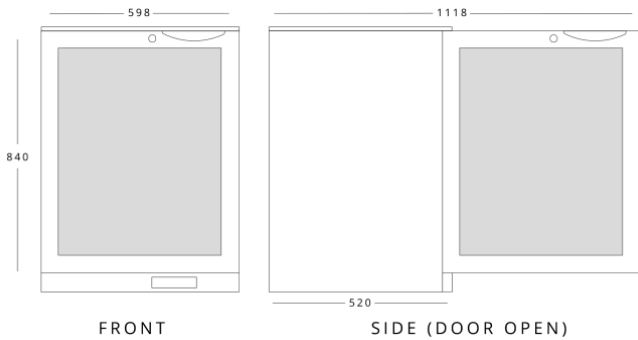

Features

- Black laminated exterior; Aluminium stippled interior
- Self closing, double glazed door (s)
- 2 adjustable shelves per door
- Lock fitted as standard
- Internal LED illumination
- Replaceable door gasket
- Optional - chrome plated scalloped wine shelf (each shelf holds 5 bottles)

Additional Extras

- W4-SHELF01 - Shelf for LOWBAR1
- W4-SHELF02 - Shelf for LOWBAR2(SL)/3(SL)
- W4-SHELF04 - Shelf middle for LOWBAR2(SL)
- W4-SHELF05 - Wine Shelf for LOWBAR1
- W4-SHELF06 - Wine Shelf for LOWBAR2(SL)/3(SL)
- W4-SHELF07 - Wine Shelf Middle for LOWBAR3(SL)
- W4-SEAL04A - Gasket for LOWBAR2/3
- W4-SEAL03A - Gasket for LOWBAR1
- W4-CLIP01 - Shelf Clip (4 per shelf)

Technical Specification

	LOWBAR1	LOWBAR2	LOWBAR2SL	LOWBAR3	LOWBAR3SL
Temperature Range	+4°C ~ -12°C	+4°C ~ -12°C	+4°C ~ -12°C	+4°C ~ -12°C	+4°C ~ -12°C
Climate Class	4	4	4	4	4
Power Supply	13amp	13amp	13amp	13amp	13amp
Cooling	Fan assisted	Fan assisted	Fan assisted	Fan assisted	Fan assisted
Defrost	Automatic	Automatic	Automatic	Automatic	Automatic
Noise Level	53db	56db	57db	59db	59db
Refrigerant	R600a	R600a	R600a	R600a	R600a
Energy Efficiency Class	D	D	E	F	G
Energy Consumption (kw/24hrs)	1.40	1.70	1.90	3.80	4.30
Power Usage (w)	125	140	140	270	270
Weight (kg)	44	59	59	91	91

LOWBAR1

LOWBAR2

LOWBAR2SL

LOWBAR3

LOWBAR3SL