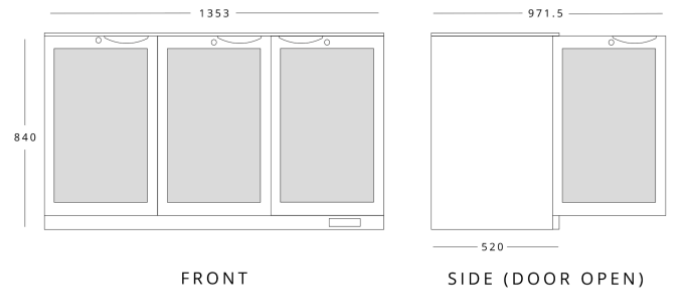

Features

- Black laminated exterior; Aluminium stippled interior
- Self closing, double glazed door (s)
- 2 adjustable shelves per door
- Lock fitted as standard
- Internal LED illumination
- Replaceable door gasket
- Optional - chrome plated scalloped wine shelf (each shelf holds 5 bottles)

Additional Extras

- W4-SHELF01 - Shelf for LOWBAR1
- W4-SHELF02 - Shelf for LOWBAR2(SL)/3(SL)
- W4-SHELF04 - Shelf middle for LOWBAR2(SL)
- W4-SHELF05 - Wine Shelf for LOWBAR1
- W4-SHELF06 - Wine Shelf for LOWBAR2(SL)/3(SL)
- W4-SHELF07 - Wine Shelf Middle for LOWBAR3(SL)
- W4-SEAL04A - Gasket for LOWBAR2/3
- W4-SEAL03A - Gasket for LOWBAR1
- W4-CLIP01 - Shelf Clip (4 per shelf)

Technical Specification

	LOWBAR1	LOWBAR2	LOWBAR2SL	LOWBAR3	LOWBAR3SL
Temperature Range	+4°C ~ -12°C	+4°C ~ -12°C	+4°C ~ -12°C	+4°C ~ -12°C	+4°C ~ -12°C
Climate Class	4	4	4	4	4
Power Supply	13amp	13amp	13amp	13amp	13amp
Cooling	Fan assisted	Fan assisted	Fan assisted	Fan assisted	Fan assisted
Defrost	Automatic	Automatic	Automatic	Automatic	Automatic
Noise Level	53db	56db	57db	59db	59db
Refrigerant	R600a	R600a	R600a	R600a	R600a
Energy Efficiency Class	D	D	E	F	G
Energy Consumption (kw/24hrs)	1.40	1.70	1.90	3.80	4.30
Power Usage (w)	125	140	140	270	270
Weight (kg)	44	59	59	91	91

LOWBAR1

LOWBAR2

LOWBAR2SL

LOWBAR3

LOWBAR3SL