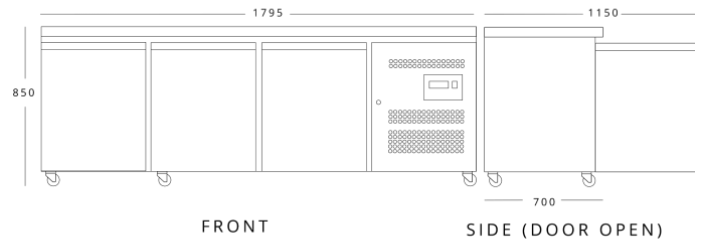

Features

- Stainless steel exterior & interior
- Even air distribution by ducted system
- Available with 2 or 3 drawer option
- Heavy duty castors as standard
- Internal corners rounded for easy cleaning
- 1 x adjustable GN1/1 shelf per door
- Self closing doors with dwell position
- Replaceable door gasket

Additional Extras

- X1-SHELF04 - Shelf
- X1-GUIDE02 - Shelf guides (pair)
- X1-DRAWERPACK2 - 2 Drawer pack for HBC2,3,4
- X1-DRAWERPACK3 - 3 Drawer pack for HBC2,3,4
- B1-GASKET27 - Door gasket

Technical Specification

	HBC2NU	HBC3NU	HBC4NU	LBC2NU	LBC3NU	LBC4NU
Temperature Range	+2° ~ +8°C	+2° ~ +8°C	+2° ~ +8°C	-18°C ~ -22°C	-18°C ~ -22°C	-18°C ~ -22°C
Climate Class	4	4	4	4	4	4
Power Supply	13amp	13amp	13amp	13amp	13amp	13amp
Cooling	Ventilated	Ventilated	Ventilated	Ventilated	Ventilated	Ventilated
Defrost	Automatic	Automatic	Automatic	Automatic	Automatic	Automatic
Noise Level	42db	42db	42db	42db	42db	42db
Refrigerant	R290	R290	R290	R290	R290	R290
Energy Efficiency Class	C	C	D	E	E	E
Energy Consumption (kw/24hrs)	2.253	3.184	4.771	7.81	9.196	10.826
Power Usage (w)	215	230	345	520	560	650
Weight (kg)	128	154	185	133	179	196

HBC2NU

HBC3NU

HBC4NU

LBC2NU

LBC3NU

LBC4NU