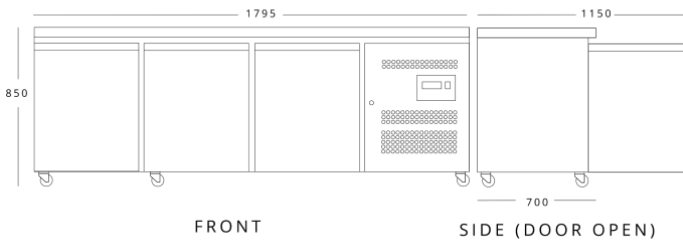

Features

- Stainless steel exterior & interior
- Even air distribution by ducted system
- Available with 2 or 3 drawer option
- Heavy duty castors as standard
- Internal corners rounded for easy cleaning
- 1 x adjustable GN1/1 shelf per door
- Self closing doors with dwell position
- Replaceable door gasket

Additional Extras

- X1-SHELF04 - Shelf
- X1-GUIDE02 - Shelf guides (pair)
- X1-DRAWERPACK2 - 2 Drawer pack for HBC2,3,4
- X1-DRAWERPACK3 - 3 Drawer pack for HBC2,3,4
- B1-GASKET27 - Door gasket

Technical Specification

	HBC2NU	HBC3NU	HBC4NU	LBC2NU	LBC3NU	LBC4NU
Temperature Range	+2° ~ +8°C	+2° ~ +8°C	+2° ~ +8°C	-18°C ~ -22°C	-18°C ~ -22°C	-18°C ~ -22°C
Climate Class	4	4	4	4	4	4
Power Supply	13amp	13amp	13amp	13amp	13amp	13amp
Cooling	Ventilated	Ventilated	Ventilated	Ventilated	Ventilated	Ventilated
Defrost	Automatic	Automatic	Automatic	Automatic	Automatic	Automatic
Noise Level	42db	42db	42db	42db	42db	42db
Refrigerant	R290	R290	R290	R290	R290	R290
Energy Efficiency Class	C	C	D	E	E	E
Energy Consumption (kw/24hrs)	2.253	3.184	4.771	7.81	9.196	10.826
Power Usage (w)	215	230	345	520	560	650
Weight (kg)	128	154	185	133	179	196

HBC2NU

HBC3NU

HBC4NU

LBC2NU

LBC3NU

LBC4NU