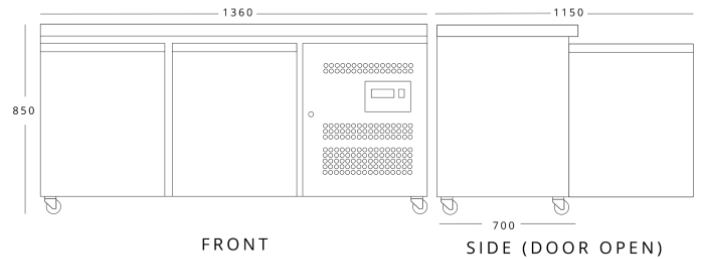

Features

- Stainless steel exterior & interior
- Even air distribution by ducted system
- Available with 2 or 3 drawer option
- Heavy duty castors as standard
- Internal corners rounded for easy cleaning
- 1 x adjustable GN1/1 shelf per door
- Self closing doors with dwell position
- Replaceable door gasket

Additional Extras

- X1-SHELF04 - Shelf
- X1-GUIDE02 - Shelf guides (pair)
- X1-DRAWERPACK2 - 2 Drawer pack for HBC2,3,4
- X1-DRAWERPACK3 - 3 Drawer pack for HBC2,3,4
- B1-GASKET27 - Door gasket

Technical Specification

	HBC2NU	HBC3NU	HBC4NU	LBC2NU	LBC3NU	LBC4NU
Temperature Range	+2° ~ +8°C	+2° ~ +8°C	+2° ~ +8°C	-18°C ~ -22°C	-18°C ~ -22°C	-18°C ~ -22°C
Climate Class	4	4	4	4	4	4
Power Supply	13amp	13amp	13amp	13amp	13amp	13amp
Cooling	Ventilated	Ventilated	Ventilated	Ventilated	Ventilated	Ventilated
Defrost	Automatic	Automatic	Automatic	Automatic	Automatic	Automatic
Noise Level	42db	42db	42db	42db	42db	42db
Refrigerant	R290	R290	R290	R290	R290	R290
Energy Efficiency Class	C	C	D	E	E	E
Energy Consumption (kw/24hrs)	2.253	3.184	4.771	7.81	9.196	10.826
Power Usage (w)	215	230	345	520	560	650
Weight (kg)	128	154	185	133	179	196

HBC2NU

HBC3NU

HBC4NU

LBC2NU

LBC3NU

LBC4NU