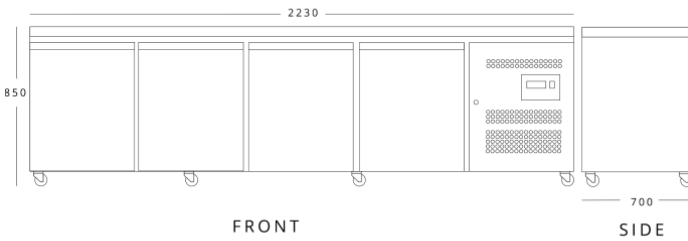

Features

- Stainless steel exterior & interior
- Even air distribution by ducted system
- Available with 2 or 3 drawer option
- Heavy duty castors as standard
- Internal corners rounded for easy cleaning
- 1 x adjustable GN1/1 shelf per door
- Self closing doors with dwell position
- Replaceable door gasket

Additional Extras

- X1-SHELF04 - Shelf
- X1-GUIDE02 - Shelf guides (pair)
- X1-DRAWERPACK2 - 2 Drawer pack for HBC2,3,4
- X1-DRAWERPACK3 - 3 Drawer pack for HBC2,3,4
- B1-GASKET27 - Door gasket

Technical Specification

	HBC2NU	HBC3NU	HBC4NU	LBC2NU	LBC3NU	LBC4NU
Temperature Range	+2° ~ +8°C	+2° ~ +8°C	+2° ~ +8°C	-18°C ~ -22°C	-18°C ~ -22°C	-18°C ~ -22°C
Climate Class	4	4	4	4	4	4
Power Supply	13amp	13amp	13amp	13amp	13amp	13amp
Cooling	Ventilated	Ventilated	Ventilated	Ventilated	Ventilated	Ventilated
Defrost	Automatic	Automatic	Automatic	Automatic	Automatic	Automatic
Noise Level	42db	42db	42db	42db	42db	42db
Refrigerant	R290	R290	R290	R290	R290	R290
Energy Efficiency Class	C	C	D	E	E	E
Energy Consumption (kw/24hrs)	2.253	3.184	4.771	7.81	9.196	10.826
Power Usage (w)	215	230	345	520	560	650
Weight (kg)	128	154	185	133	179	196

HBC2NU

HBC3NU

HBC4NU

LBC2NU

LBC3NU

LBC4NU