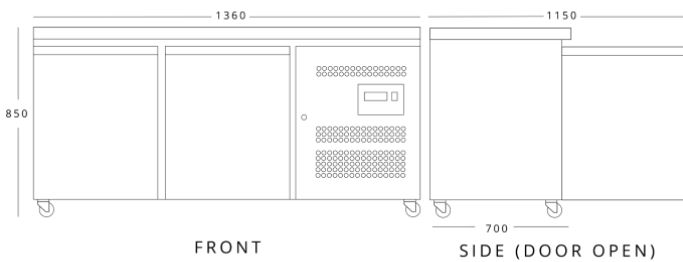

Features

- Stainless steel exterior & interior
- Even air distribution by ducted system
- Available with 2 or 3 drawer option
- Heavy duty castors as standard
- Internal corners rounded for easy cleaning
- 1 x adjustable GN1/1 shelf per door
- Self closing doors with dwell position
- Replaceable door gasket

Additional Extras

- X1-SHELF04 - Shelf
- X1-GUIDE02 - Shelf guides (pair)
- X1-DRAWERPACK2 - 2 Drawer pack for HBC2,3,4
- X1-DRAWERPACK3 - 3 Drawer pack for HBC2,3,4
- B1-GASKET27 - Door gasket

Technical Specification

	HBC2NU	HBC3NU	HBC4NU	LBC2NU	LBC3NU	LBC4NU
Temperature Range	+2° ~ +8°C	+2° ~ +8°C	+2° ~ +8°C	-18°C ~ -22°C	-18°C ~ -22°C	-18°C ~ -22°C
Climate Class	4	4	4	4	4	4
Power Supply	13amp	13amp	13amp	13amp	13amp	13amp
Cooling	Ventilated	Ventilated	Ventilated	Ventilated	Ventilated	Ventilated
Defrost	Automatic	Automatic	Automatic	Automatic	Automatic	Automatic
Noise Level	42db	42db	42db	42db	42db	42db
Refrigerant	R290	R290	R290	R290	R290	R290
Energy Efficiency Class	C	C	D	E	E	E
Energy Consumption (kw/24hrs)	2.253	3.184	4.771	7.81	9.196	10.826
Power Usage (w)	215	230	345	520	560	650
Weight (kg)	128	154	185	133	179	196

HBC2NU

HBC3NU

HBC4NU

LBC2NU

LBC3NU

LBC4NU