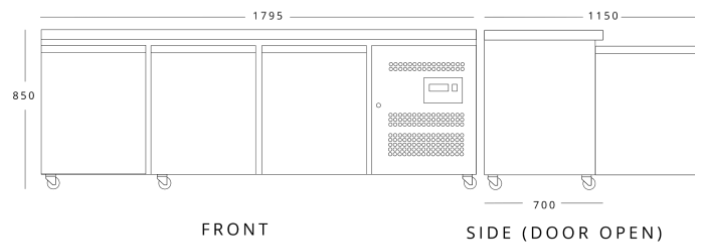

Features

- Stainless steel exterior & interior
- Even air distribution by ducted system
- Available with 2 or 3 drawer option
- Heavy duty castors as standard
- Internal corners rounded for easy cleaning
- 1 x adjustable GN1/1 shelf per door
- Self closing doors with dwell position
- Replaceable door gasket

Additional Extras

- X1-SHELF04 - Shelf
- X1-GUIDE02 - Shelf guides (pair)
- X1-DRAWERPACK2 - 2 Drawer pack for HBC2,3,4
- X1-DRAWERPACK3 - 3 Drawer pack for HBC2,3,4
- B1-GASKET27 - Door gasket

Technical Specification

	HBC2NU	HBC3NU	HBC4NU	LBC2NU	LBC3NU	LBC4NU
Temperature Range	+2° ~ +8°C	+2° ~ +8°C	+2° ~ +8°C	-18°C ~ -22°C	-18°C ~ -22°C	-18°C ~ -22°C
Climate Class	4	4	4	4	4	4
Power Supply	13amp	13amp	13amp	13amp	13amp	13amp
Cooling	Ventilated	Ventilated	Ventilated	Ventilated	Ventilated	Ventilated
Defrost	Automatic	Automatic	Automatic	Automatic	Automatic	Automatic
Noise Level	42db	42db	42db	42db	42db	42db
Refrigerant	R290	R290	R290	R290	R290	R290
Energy Efficiency Class	C	C	D	E	E	E
Energy Consumption (kw/24hrs)	2.253	3.184	4.771	7.81	9.196	10.826
Power Usage (w)	215	230	345	520	560	650
Weight (kg)	128	154	185	133	179	196

HBC2NU

HBC3NU

HBC4NU

LBC2NU

LBC3NU

LBC4NU