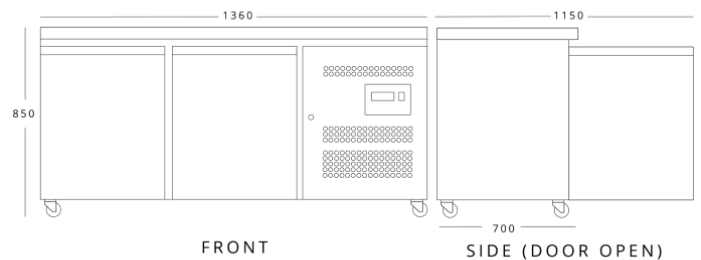

Features

- Stainless steel exterior & interior
- Even air distribution by ducted system
- Available with 2 or 3 drawer option
- Heavy duty castors as standard
- Internal corners rounded for easy cleaning
- 1 x adjustable GN1/1 shelf per door
- Self closing doors with dwell position
- Replaceable door gasket

Additional Extras

- X1-SHELF04 - Shelf
- X1-GUIDE02 - Shelf guides (pair)
- X1-DRAWERPACK2 - 2 Drawer pack for HBC2,3,4
- X1-DRAWERPACK3 - 3 Drawer pack for HBC2,3,4
- B1-GASKET27 - Door gasket

Technical Specification

	HBC2NU	HBC3NU	HBC4NU	LBC2NU	LBC3NU	LBC4NU
Temperature Range	+2° ~ +8°C	+2° ~ +8°C	+2° ~ +8°C	-18°C ~ -22°C	-18°C ~ -22°C	-18°C ~ -22°C
Climate Class	4	4	4	4	4	4
Power Supply	13amp	13amp	13amp	13amp	13amp	13amp
Cooling	Ventilated	Ventilated	Ventilated	Ventilated	Ventilated	Ventilated
Defrost	Automatic	Automatic	Automatic	Automatic	Automatic	Automatic
Noise Level	42db	42db	42db	42db	42db	42db
Refrigerant	R290	R290	R290	R290	R290	R290
Energy Efficiency Class	C	C	D	E	E	E
Energy Consumption (kw/24hrs)	2.253	3.184	4.771	7.81	9.196	10.826
Power Usage (w)	215	230	345	520	560	650
Weight (kg)	128	154	185	133	179	196

HBC2NU

HBC3NU

HBC4NU

LBC2NU

LBC3NU

LBC4NU