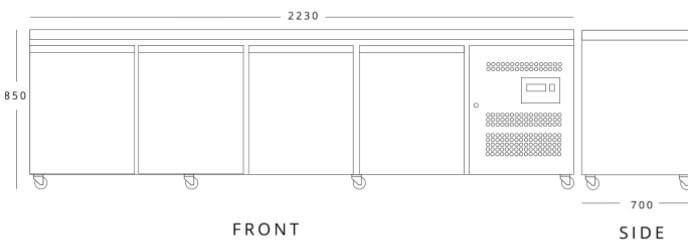

Features

- Stainless steel exterior & interior
- Even air distribution by ducted system
- Available with 2 or 3 drawer option
- Heavy duty castors as standard
- Internal corners rounded for easy cleaning
- 1 x adjustable GN1/1 shelf per door
- Self closing doors with dwell position
- Replaceable door gasket

Additional Extras

- X1-SHELF04 - Shelf
- X1-GUIDE02 - Shelf guides (pair)
- X1-DRAWERPACK2 - 2 Drawer pack for HBC2,3,4
- X1-DRAWERPACK3 - 3 Drawer pack for HBC2,3,4
- B1-GASKET27 - Door gasket

Technical Specification

	HBC2NU	HBC3NU	HBC4NU	LBC2NU	LBC3NU	LBC4NU
Temperature Range	+2° ~ +8°C	+2° ~ +8°C	+2° ~ +8°C	-18°C ~ -22°C	-18°C ~ -22°C	-18°C ~ -22°C
Climate Class	4	4	4	4	4	4
Power Supply	13amp	13amp	13amp	13amp	13amp	13amp
Cooling	Ventilated	Ventilated	Ventilated	Ventilated	Ventilated	Ventilated
Defrost	Automatic	Automatic	Automatic	Automatic	Automatic	Automatic
Noise Level	42db	42db	42db	42db	42db	42db
Refrigerant	R290	R290	R290	R290	R290	R290
Energy Efficiency Class	C	C	D	E	E	E
Energy Consumption (kw/24hrs)	2.253	3.184	4.771	7.81	9.196	10.826
Power Usage (w)	215	230	345	520	560	650
Weight (kg)	128	154	185	133	179	196

HBC2NU

HBC3NU

HBC4NU

LBC2NU

LBC3NU

LBC4NU