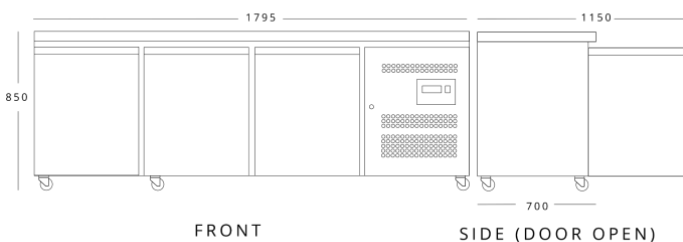

Features

- Stainless steel exterior & interior
- Even air distribution by ducted system
- Available with 2 or 3 drawer option
- Heavy duty castors as standard
- Internal corners rounded for easy cleaning
- 1 x adjustable GN1/1 shelf per door
- Self closing doors with dwell position
- Replaceable door gasket

Additional Extras

- X1-SHELF04 - Shelf
- X1-GUIDE02 - Shelf guides (pair)
- X1-DRAWERPACK2 - 2 Drawer pack for HBC2,3,4
- X1-DRAWERPACK3 - 3 Drawer pack for HBC2,3,4
- B1-GASKET27 - Door gasket

Technical Specification

	HBC2NU	HBC3NU	HBC4NU	LBC2NU	LBC3NU	LBC4NU
Temperature Range	+2° ~ +8°C	+2° ~ +8°C	+2° ~ +8°C	-18°C ~ -22°C	-18°C ~ -22°C	-18°C ~ -22°C
Climate Class	4	4	4	4	4	4
Power Supply	13amp	13amp	13amp	13amp	13amp	13amp
Cooling	Ventilated	Ventilated	Ventilated	Ventilated	Ventilated	Ventilated
Defrost	Automatic	Automatic	Automatic	Automatic	Automatic	Automatic
Noise Level	42db	42db	42db	42db	42db	42db
Refrigerant	R290	R290	R290	R290	R290	R290
Energy Efficiency Class	C	C	D	E	E	E
Energy Consumption (kw/24hrs)	2.253	3.184	4.771	7.81	9.196	10.826
Power Usage (w)	215	230	345	520	560	650
Weight (kg)	128	154	185	133	179	196

HBC2NU

HBC3NU

HBC4NU

LBC2NU

LBC3NU

LBC4NU