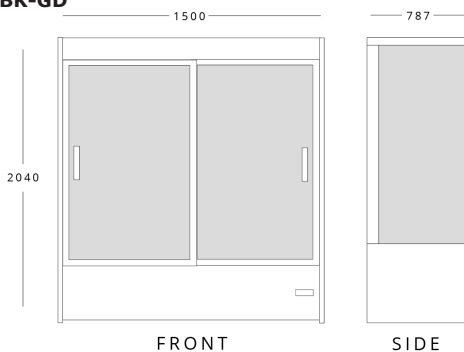

BTD150BK-GD