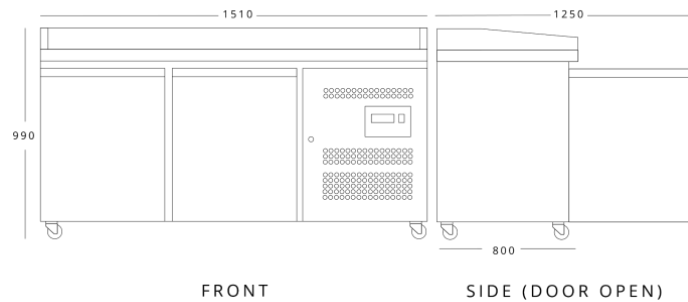

Features

- High grade AISI 304 stainless steel exterior & interior - including exterior back
- White granite worktop
- Internal corners rounded for easy cleaning
- 15cm granite upstand
- 1 x adjustable shelf (408 x 630 mm) per door
- Self closing doors with stay open facility
- Heavy duty castors as standard
- Replaceable door gasket

Additional Extras

- X1-SHELF09 - Shelf
- X1-GUIDE03 - Shelf guide (pair)
- B1-GASKET27 - Door gasket

Technical Specification

	BPB1500	BPB200
Temperature Range	+2°C ~ +8°C	+2°C ~ +8°C
Climate Class	4	4
Power Supply	13amp	13amp
Cooling	Ventilated	Ventilated
Defrost	Automatic	Automatic
Noise Level	48db	48db
Refrigerant	R290	R290
Energy Efficiency Class	B	C
Energy Consumption (kw/24hrs)	2.15	3.703
Power Usage (w)	215	320
Weight (kg)	280	360

BPB1500