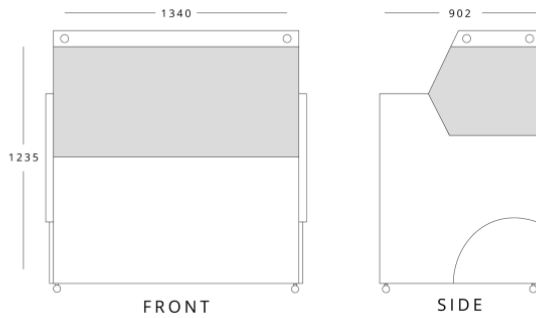

Features

- Laminated steel exterior
- Painted interior
- Grey ABS injected side panels
- Stainless steel backshelf & display deck
- Anodised aluminium profiles
- Sliding perspex door
- Intermediate glass shelf
- LED illumination under top canopy
- Refrigerated under storage
- Adjustable feet

Additional Extras

- B9-SHELF130 - Glass shelf for BFG130
- B9-SHELF150 - Glass shelf for BFG150
- B9-SHELF200 - Glass shelf for BFG200
- B9-CASTOR - Castor

Technical Specification

	BFG130BK	BFG150BK	BFG200BK	BFG130WH	BFG150WH	BFG200WH
Temperature Range	+2°C~+8°C	+2°C~+8°C	+2°C~+8°C	+2°C~+8°C	+2°C~+8°C	+2°C~+8°C
Climate Class	3	3	3	3	3	3
Power Supply	13amp	13amp	13amp	13amp	13amp	13amp
Cooling	Fan Assisted	Fan Assisted	Fan Assisted	Fan Assisted	Fan Assisted	Fan Assisted
Defrost	Automatic	Automatic	Automatic	Automatic	Automatic	Automatic
Noise Level	50db	52db	55db	50db	52db	55db
Refrigerant	R290	R290	R290	R290	R290	R290
Energy Consumption (kw/24hrs)	5.1	5.5	6.5	5.1	5.5	6.5
Power Usage (w)	550	620	650	550	620	650
Weight (kg)	195	230	290	195	230	290

BFG130BK

BFG150BK

BFG200BK

BFG130WH

BFG150WH

BFG200WH