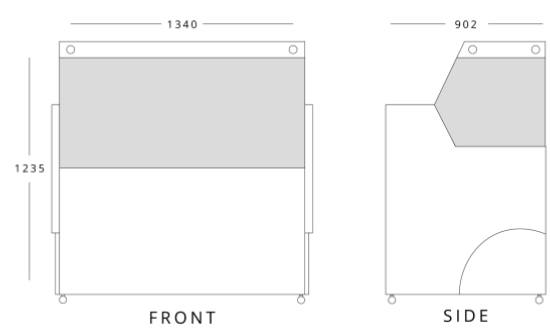

Features

- Laminated steel exterior
- Painted interior
- Grey ABS injected side panels
- Stainless steel backshelf & display deck
- Anodised aluminium profiles
- Sliding perspex door
- Intermediate glass shelf
- LED illumination under top canopy
- Refrigerated under storage
- Adjustable feet

Additional Extras

- B9-SHELF130 - Glass shelf for BFG130
- B9-SHELF150 - Glass shelf for BFG150
- B9-SHELF200 - Glass shelf for BFG200
- B9-CASTOR - Castor

Technical Specification

	BFG130BK	BFG150BK	BFG200BK	BFG130WH	BFG150WH	BFG200WH
Temperature Range	+2°C~+8°C	+2°C~+8°C	+2°C~+8°C	+2°C~+8°C	+2°C~+8°C	+2°C~+8°C
Climate Class	3	3	3	3	3	3
Power Supply	13amp	13amp	13amp	13amp	13amp	13amp
Cooling	Fan Assisted	Fan Assisted	Fan Assisted	Fan Assisted	Fan Assisted	Fan Assisted
Defrost	Automatic	Automatic	Automatic	Automatic	Automatic	Automatic
Noise Level	50db	52db	55db	50db	52db	55db
Refrigerant	R290	R290	R290	R290	R290	R290
Energy Consumption (kw/24hrs)	5.1	5.5	6.5	5.1	5.5	6.5
Power Usage (w)	550	620	650	550	620	650
Weight (kg)	195	230	290	195	230	290

BFG130BK

BFG150BK

BFG200BK

BFG130WH

BFG150WH

BFG200WH