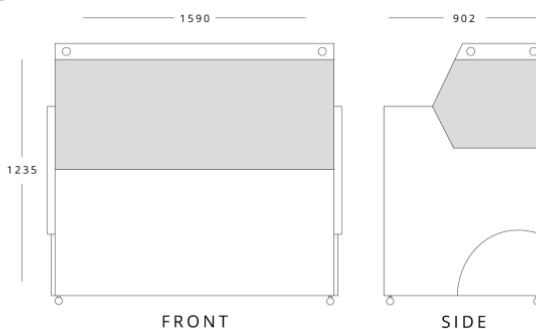

Features

- Laminated steel exterior
- Painted interior
- Grey ABS injected side panels
- Stainless steel backshelf & display deck
- Anodised aluminium profiles
- Sliding perspex door
- Intermediate glass shelf
- LED illumination under top canopy
- Refrigerated under storage
- Adjustable feet

Additional Extras

- B9-SHELF130 - Glass shelf for BFG130
- B9-SHELF150 - Glass shelf for BFG150
- B9-SHELF200 - Glass shelf for BFG200
- B9-CASTOR - Castor

Technical Specification

	BFG130BK	BFG150BK	BFG200BK	BFG130WH	BFG150WH	BFG200WH
Temperature Range	+2°C~+8°C	+2°C~+8°C	+2°C~+8°C	+2°C~+8°C	+2°C~+8°C	+2°C~+8°C
Climate Class	3	3	3	3	3	3
Power Supply	13amp	13amp	13amp	13amp	13amp	13amp
Cooling	Fan Assisted	Fan Assisted	Fan Assisted	Fan Assisted	Fan Assisted	Fan Assisted
Defrost	Automatic	Automatic	Automatic	Automatic	Automatic	Automatic
Noise Level	50db	52db	55db	50db	52db	55db
Refrigerant	R290	R290	R290	R290	R290	R290
Energy Consumption (kw/24hrs)	5.1	5.5	6.5	5.1	5.5	6.5
Power Usage (w)	550	620	650	550	620	650
Weight (kg)	195	230	290	195	230	290

BFG130BK

BFG150BK

BFG200BK

BFG130WH

BFG150WH

BFG200WH