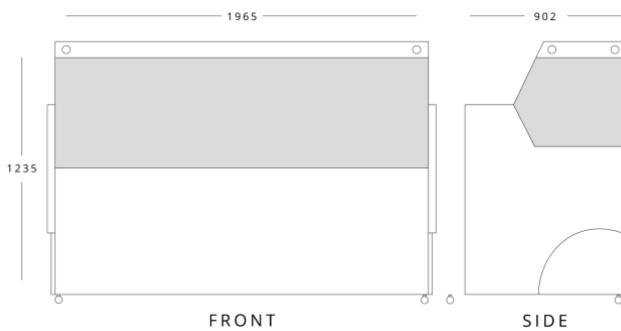

Features

- Laminated steel exterior
- Painted interior
- Grey ABS injected side panels
- Stainless steel backshelf & display deck
- Anodised aluminium profiles
- Sliding perspex door
- Intermediate glass shelf
- LED illumination under top canopy
- Refrigerated under storage
- Adjustable feet

Additional Extras

- B9-SHELF130 - Glass shelf for BFG130
- B9-SHELF150 - Glass shelf for BFG150
- B9-SHELF200 - Glass shelf for BFG200
- B9-CASTOR - Castor

Technical Specification

	BFG130BK	BFG150BK	BFG200BK	BFG130WH	BFG150WH	BFG200WH
Temperature Range	+2°C~+8°C	+2°C~+8°C	+2°C~+8°C	+2°C~+8°C	+2°C~+8°C	+2°C~+8°C
Climate Class	3	3	3	3	3	3
Power Supply	13amp	13amp	13amp	13amp	13amp	13amp
Cooling	Fan Assisted	Fan Assisted	Fan Assisted	Fan Assisted	Fan Assisted	Fan Assisted
Defrost	Automatic	Automatic	Automatic	Automatic	Automatic	Automatic
Noise Level	50db	52db	55db	50db	52db	55db
Refrigerant	R290	R290	R290	R290	R290	R290
Energy Consumption (kw/24hrs)	5.1	5.5	6.5	5.1	5.5	6.5
Power Usage (w)	550	620	650	550	620	650
Weight (kg)	195	230	290	195	230	290

BFG130BK

BFG150BK

BFG200BK

BFG130WH

BFG150WH

BFG200WH