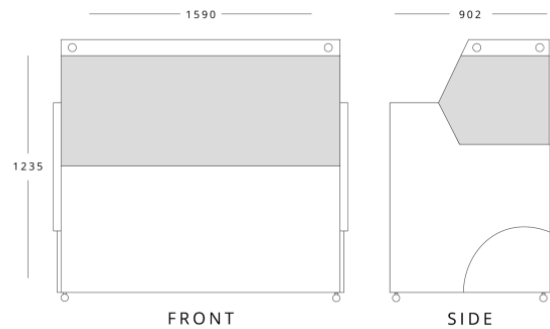

Features

- Laminated steel exterior
- Painted interior
- Grey ABS injected side panels
- Stainless steel backshelf & display deck
- Anodised aluminium profiles
- Sliding perspex door
- Intermediate glass shelf
- LED illumination under top canopy
- Refrigerated under storage
- Adjustable feet

Additional Extras

- B9-SHELF130 - Glass shelf for BFG130
- B9-SHELF150 - Glass shelf for BFG150
- B9-SHELF200 - Glass shelf for BFG200
- B9-CASTOR - Castor

Technical Specification

	BFG130BK	BFG150BK	BFG200BK	BFG130WH	BFG150WH	BFG200WH
Temperature Range	+2°C~+8°C	+2°C~+8°C	+2°C~+8°C	+2°C~+8°C	+2°C~+8°C	+2°C~+8°C
Climate Class	3	3	3	3	3	3
Power Supply	13amp	13amp	13amp	13amp	13amp	13amp
Cooling	Fan Assisted	Fan Assisted	Fan Assisted	Fan Assisted	Fan Assisted	Fan Assisted
Defrost	Automatic	Automatic	Automatic	Automatic	Automatic	Automatic
Noise Level	50db	52db	55db	50db	52db	55db
Refrigerant	R290	R290	R290	R290	R290	R290
Energy Consumption (kw/24hrs)	5.1	5.5	6.5	5.1	5.5	6.5
Power Usage (w)	550	620	650	550	620	650
Weight (kg)	195	230	290	195	230	290

BFG130BK

BFG150BK

BFG200BK

BFG130WH

BFG150WH

BFG200WH