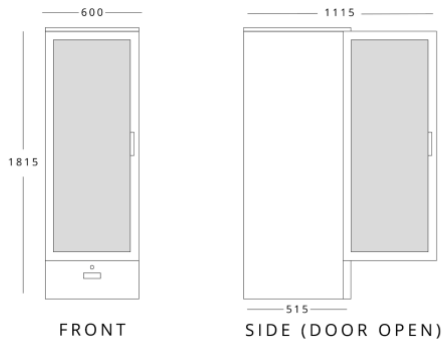

Features

- Stainless steel exterior; Mirrored stainless steel interior
- 5 adjustable chrome shelves per door
- Double glazed door
- LED lighting down both sides and LED across the top
- 4 adjustable feet
- Lock fitted as standard
- Replaceable door gasket
- Optional - chrome plated scalloped wine shelf (each shelf holds 4 bottles)

Additional Extras

- X1-SHELF02 - Shelf for BAR10
- X1-SHELF01R - Right Hand Shelf for BAR20
- X1-SHELF01L - Left Hand Shelf for BAR20
- X1-WINESHELF10 - Wine Shelf for BAR10
- X1-WINESHELF20 - Wine Shelf for BAR20
- X1-SHELFCLIP02 - Shelf Clip for BAR10/20
- X1-GASKET02 - Gasket for BAR10
- X1-GASKET01 - Gasket for BAR20

Technical Specification

	BAR10SS	BAR20SS+
Temperature Range	+3°C ~ +10°C	+3°C ~ +10°C
Climate Class	4	4
Power Supply	13amp	13amp
Cooling	fan assisted	fan assisted
Defrost	Off cycle defrost	Off cycle defrost
Noise Level	60db	60db
Refrigerant	R290	R290
Energy Efficiency Class	E	F
Energy Consumption (kw/24hrs)	0.678	0.966
Power Usage (w)	268	418
Weight (kg)	110	150

BAR10SS

BAR20SS