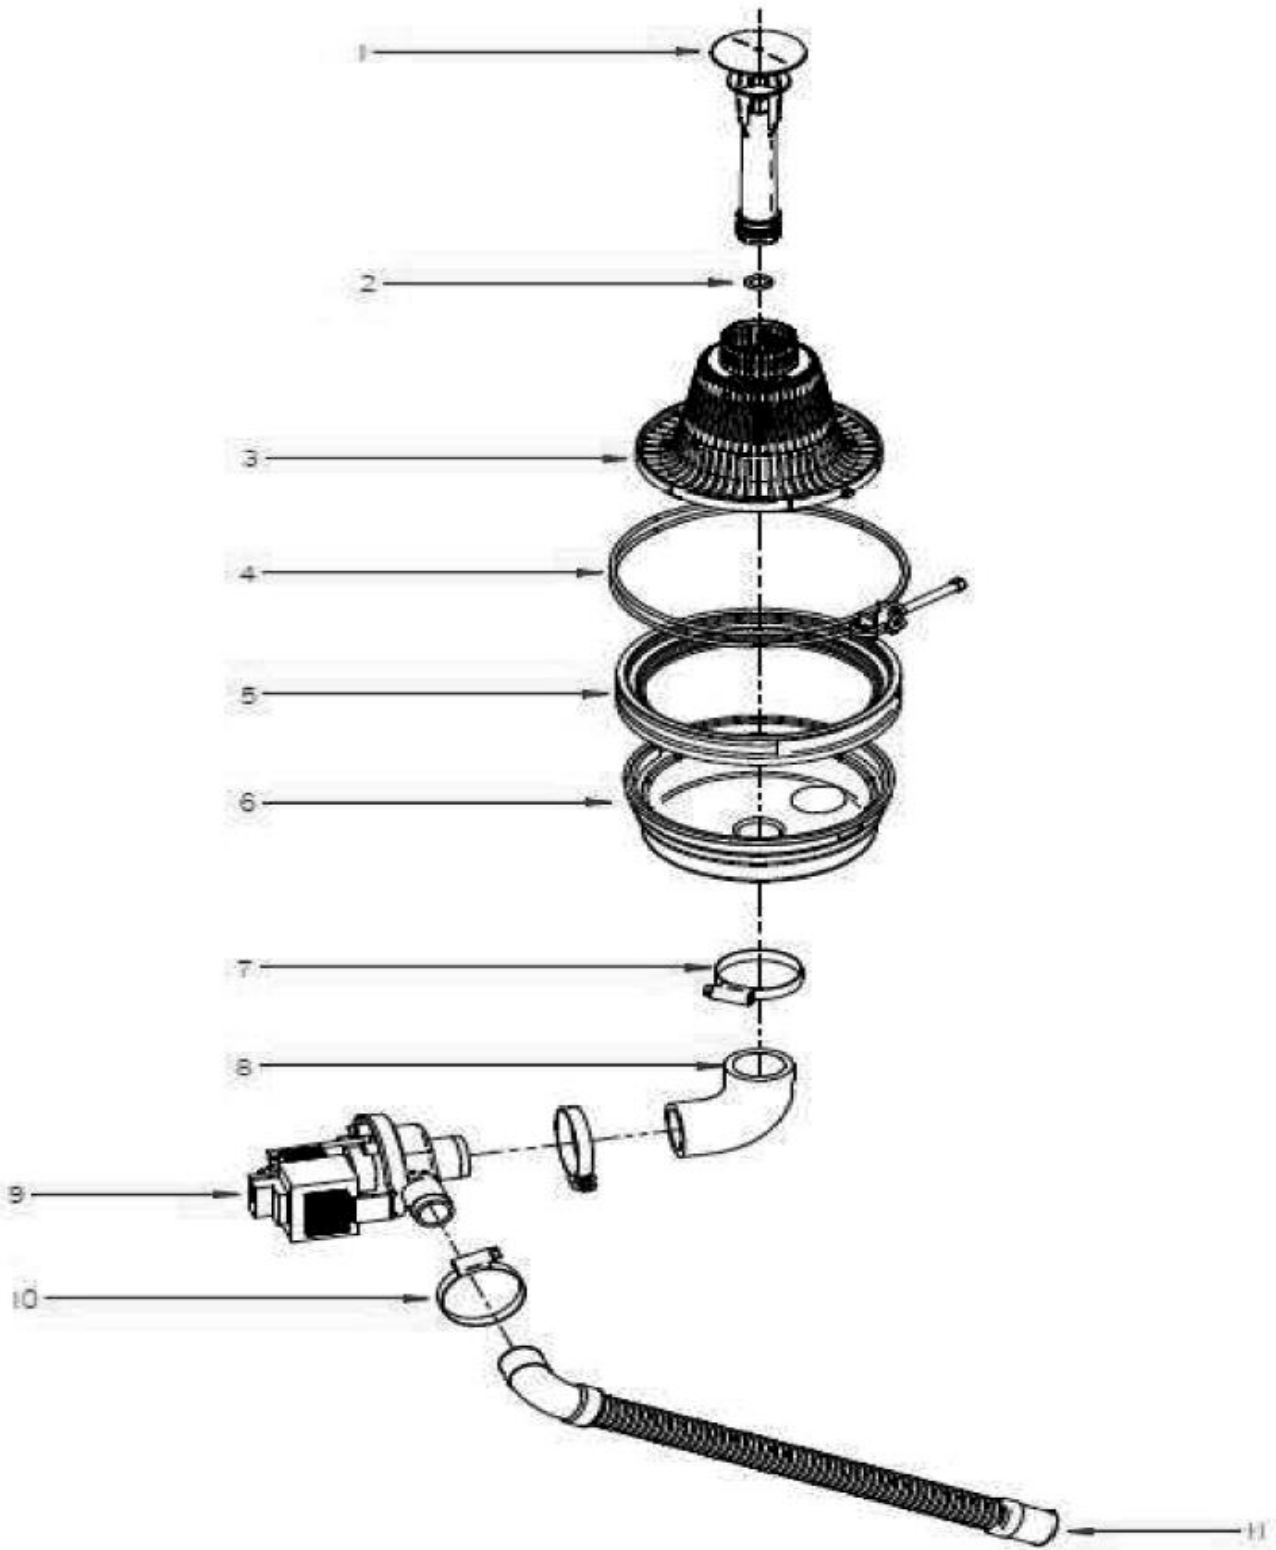

Storm 35 (& DP)

Exploded parts diagram

Part Number	Number	Description	Qty
***	1	Lid Holder	2
***	2	Lid Panel	2
***	3	Back Panel	1
***	4	M5 Nut	8
***	5	Rubber Conduit Protector	1
***	6	Cable Securing Gland	1
***	7	Complete Base	1
***	8	Adjustable Feet	4
***	9	Front Bottom Panel	1
***	10	Right Door Support	1
***	11	Complete Door	1
***	12	Left Door Support	1
***	13	Door Gasket Profile	1
***	14	Door Gasket	1
***	15	Left Basket Guide	1
***	*	Right Basket Guide	1
***	16	Door Plastic Blocker	1
***	17	Door Closing Spring Plate	1
B8-12024550	18	Basket	1
***	19	Cutlery Basket	1
***	20	Dish Holder	-

Please contact Spares for assistance

Please contact Spares for DP variants

Part Number	Number	Description	Qty
B8-12092017	1	Drain Plug	1
B8-12010282	2	Drain Plug Seal	1
B8-12092003	3	Wash Filter	1
***	4	Drain Clamp	1
***	5	Drain Gasket	1
***	6	Drain Bowl	1
***	7	Rod Clamp	1
***	8	Drain Pipe	1

Please contact Spares for assistance

Please contact Spares for DP variants

Part Number	Number	Description	Qty
***	1	Overflow	1
B8-12010282	2	Drain Plug Seal	1
B8-12092003	3	Wash Filter	1
***	4	Drain Clamp	1
***	5	Drain Gasket	1
***	6	Drain Bowl	1
***	7	Rod Clamp	1
***	8	Pump Inlet Pipe	1
B8-12094265	9	Drain Pump	1
***	10	Clamp	1
***	11	Drain Hose	1