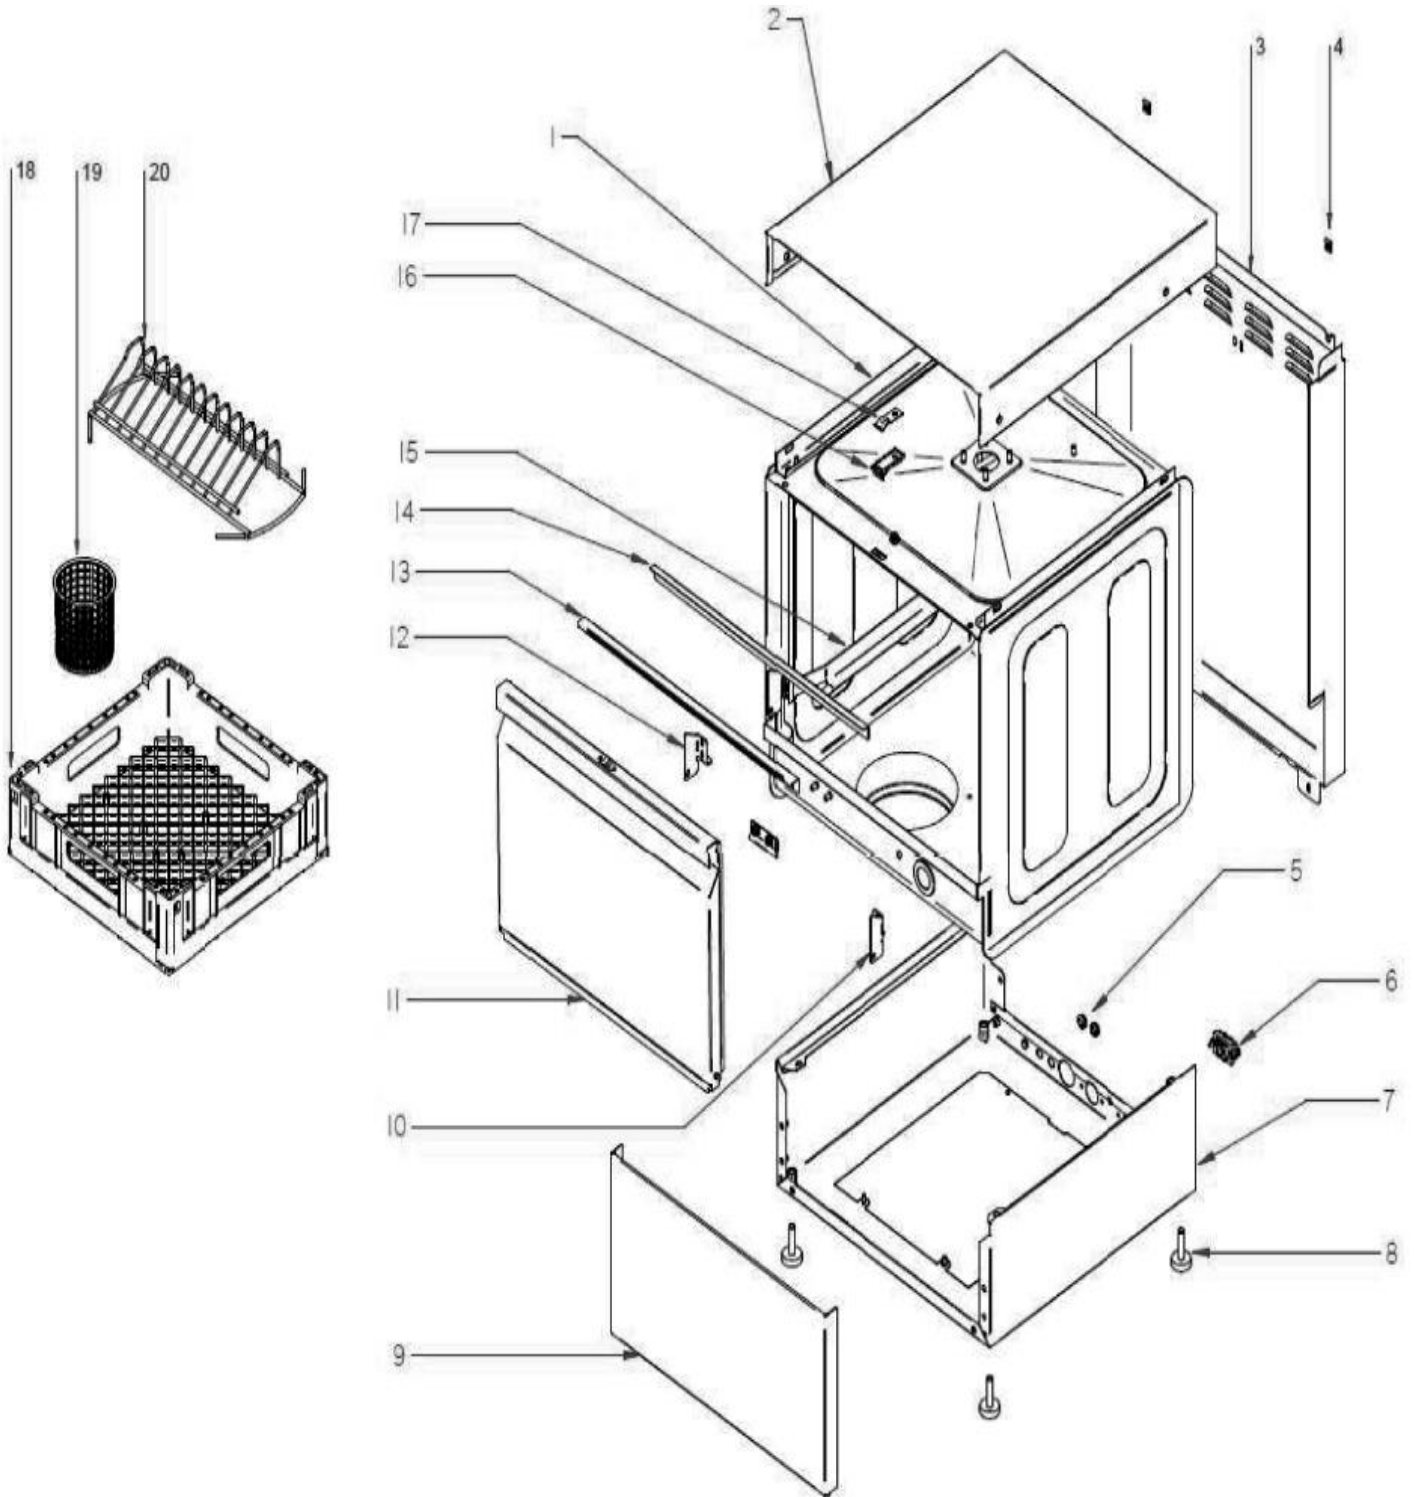

Storm 35 (& DP)

Exploded parts diagram

Part Number	Number	Description	Qty
***	1	Lid Holder	2
***	2	Lid Panel	2
***	3	Back Panel	1
***	4	M5 Nut	8
***	5	Rubber Conduit Protector	1
***	6	Cable Securing Gland	1
***	7	Complete Base	1
***	8	Adjustable Feet	4
***	9	Front Bottom Panel	1
***	10	Right Door Support	1
***	11	Complete Door	1
***	12	Left Door Support	1
***	13	Door Gasket Profile	1
***	14	Door Gasket	1
***	15	Left Basket Guide	1
***	*	Right Basket Guide	1
***	16	Door Plastic Blocker	1
***	17	Door Closing Spring Plate	1
B8-12024550	18	Basket	1
***	19	Cutlery Basket	1
***	20	Dish Holder	-

Please contact Spares for assistance

Please contact Spares for DP variants

Part Number	Number	Description	Qty
***	1	Drainage Bowl	1
***	2	Drainage Bowl Clamp	1
***	3	40-60 Clamp	4
B8-12023429	4	Wash Pump	1
***	5	10uf Capacitor	1
***	6	Mount	1
***	7	Wash pump Outlet Pipe	1
***	8	Lower Outer Feedthrough	1
***	9	Bottom Feedthrough Gasket	2
***	10	Rinsing Connector	1
***	11	O Ring	2
***	12	Bottom Feedthrough	1
***	13	Arm Rotation Central Shaft	2
B8-12024086	14	Arm Holder Sleeve	4
***	15	Plastic Washing Branch	-
***	16	Plastic Rinsing Branch	2
B8-12009829	17	Rinse Arm Securing Bolt	2
***	18	Pipe	1
***	19	Worm Clamp	2
***	20	Upper Feedthrough	1
B8-12023732	22	Wash Jet	1
	23	Plastic Wash Branch	2
B8-12023710	24	Washing Jet Holder	10
***	25	Plastic Rinsing Branch	2
B8-12024077	26	Plastic Rinse Jet	8
B8-12009912	27	Rinse Seal	8
B8-12024006	28	Rinse Jet Clip	8
B8-12177305	-	Spray Arm Complete	1
***	29	Detergent Feedthrough	-
***	30	Dispenser Holder	-
B8-12133011	31	Detergent Dispenser Adjustable	-
***	32	Detergent Aspiration Pipe	-
B8-12164632	33	Filter Weight	-
***	34	Det. Dispenser Pipe	-

Please contact Spares for assistance

Please contact Spares for DP variants

Part Number	Number	Description	Qty
B8-12092017	1	Drain Plug	1
B8-12010282	2	Drain Plug Seal	1
B8-12092003	3	Wash Filter	1
***	4	Drain Clamp	1
***	5	Drain Gasket	1
***	6	Drain Bowl	1
***	7	Rod Clamp	1
***	8	Drain Pipe	1