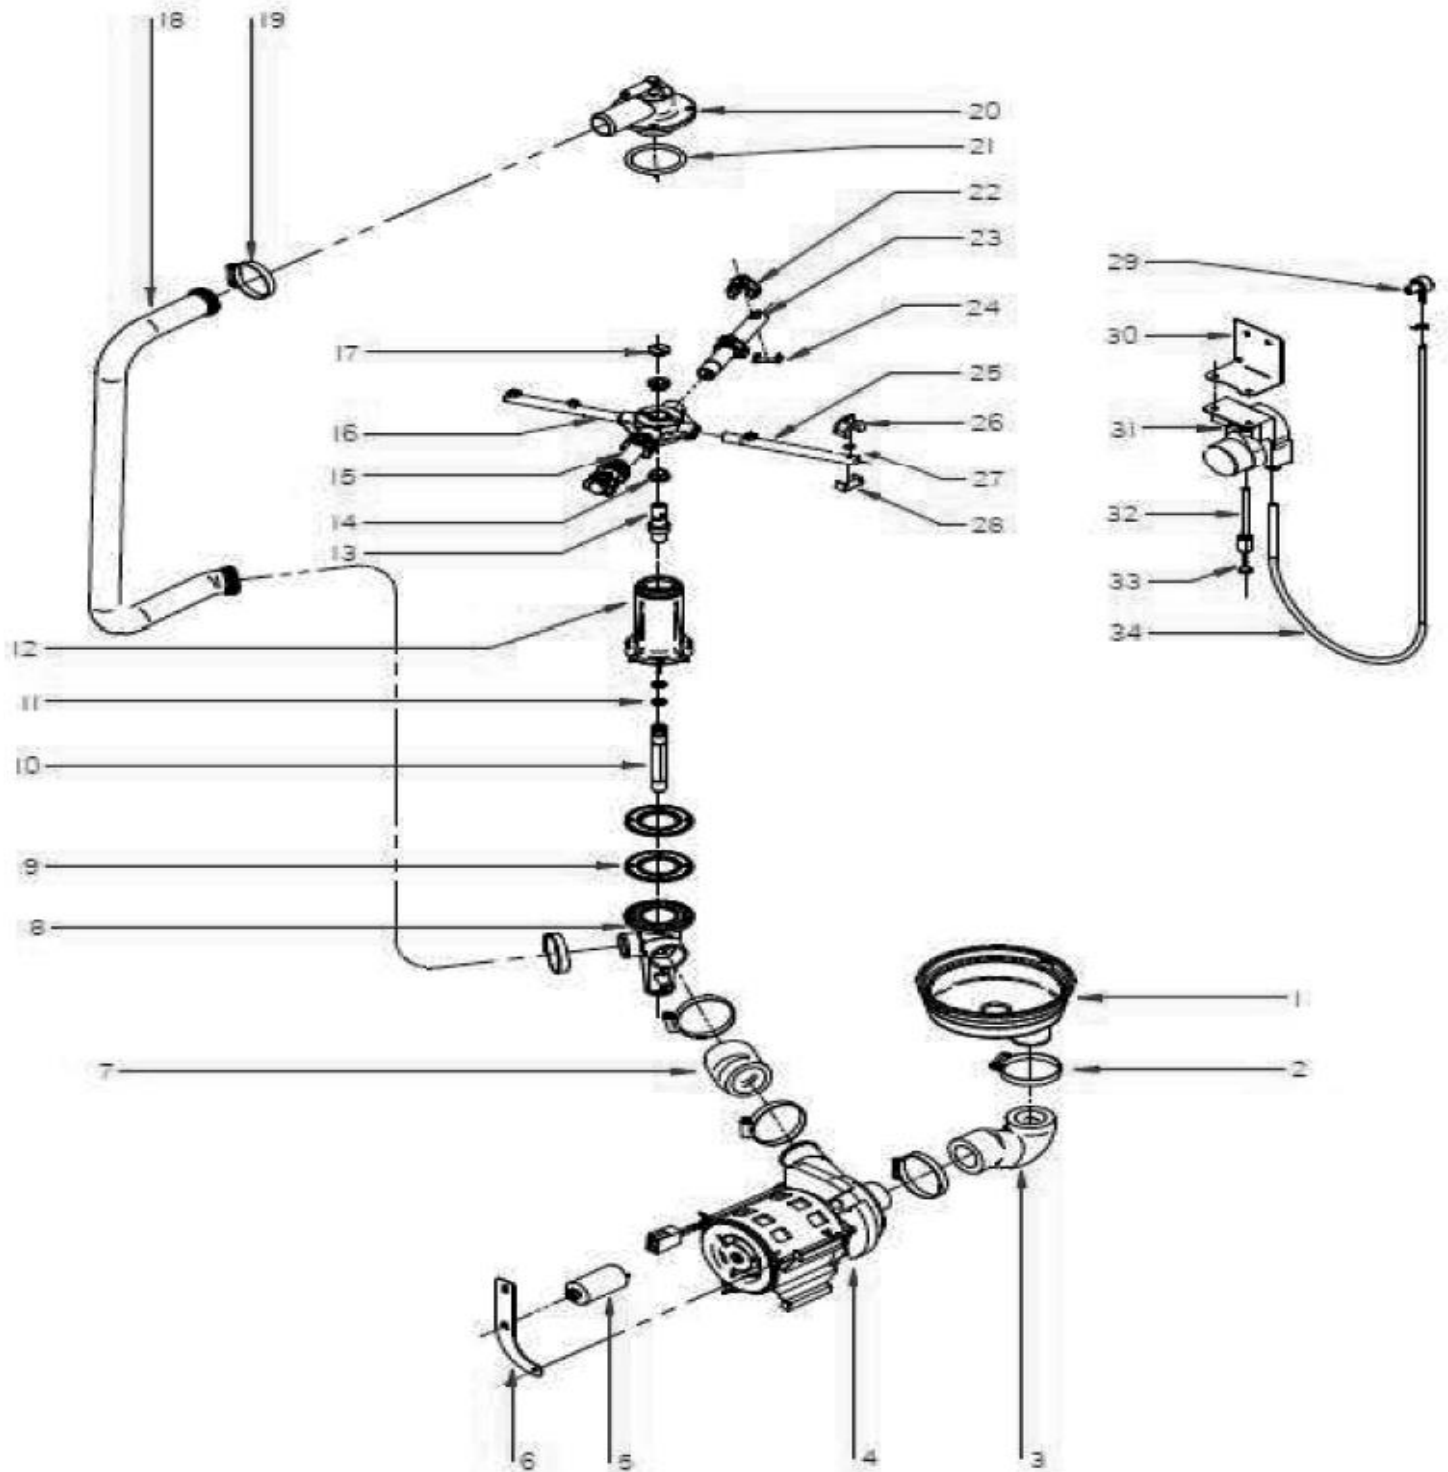

Storm 35 (& DP)

Exploded parts diagram

Part Number	Number	Description	Qty
***	1	Lid Holder	2
***	2	Lid Panel	2
***	3	Back Panel	1
***	4	M5 Nut	8
***	5	Rubber Conduit Protector	1
***	6	Cable Securing Gland	1
***	7	Complete Base	1
***	8	Adjustable Feet	4
***	9	Front Bottom Panel	1
***	10	Right Door Support	1
***	11	Complete Door	1
***	12	Left Door Support	1
***	13	Door Gasket Profile	1
***	14	Door Gasket	1
***	15	Left Basket Guide	1
***	*	Right Basket Guide	1
***	16	Door Plastic Blocker	1
***	17	Door Closing Spring Plate	1
B8-12024550	18	Basket	1
***	19	Cutlery Basket	1
***	20	Dish Holder	-

Please contact Spares for assistance

Please contact Spares for DP variants

Part Number	Number	Description	Qty
***	1	Drainage Bowl	1
***	2	Drainage Bowl Clamp	1
***	3	40-60 Clamp	4
B8-12023429	4	Wash Pump	1
***	5	10uf Capacitor	1
***	6	Mount	1
***	7	Wash pump Outlet Pipe	1
***	8	Lower Outer Feedthrough	1
***	9	Bottom Feedthrough Gasket	2
***	10	Rinsing Connector	1
***	11	O Ring	2
***	12	Bottom Feedthrough	1
***	13	Arm Rotation Central Shaft	2
B8-12024086	14	Arm Holder Sleeve	4
***	15	Plastic Washing Branch	-
***	16	Plastic Rinsing Branch	2
B8-12009829	17	Rinse Arm Securing Bolt	2
***	18	Pipe	1
***	19	Worm Clamp	2
***	20	Upper Feedthrough	1
B8-12023732	22	Wash Jet	1
	23	Plastic Wash Branch	2
B8-12023710	24	Washing Jet Holder	10
***	25	Plastic Rinsing Branch	2
B8-12024077	26	Plastic Rinse Jet	8
B8-12009912	27	Rinse Seal	8
B8-12024006	28	Rinse Jet Clip	8
B8-12177305	-	Spray Arm Complete	1
***	29	Detergent Feedthrough	-
***	30	Dispenser Holder	-
B8-12133011	31	Detergent Dispenser Adjustable	-
***	32	Detergent Aspiration Pipe	-
B8-12164632	33	Filter Weight	-
***	34	Det. Dispenser Pipe	-

Please contact Spares for assistance

Please contact Spares for DP variants

Part Number	Number	Description	Qty
B8-12092017	1	Drain Plug	1
B8-12010282	2	Drain Plug Seal	1
B8-12092003	3	Wash Filter	1
***	4	Drain Clamp	1
***	5	Drain Gasket	1
***	6	Drain Bowl	1
***	7	Rod Clamp	1
***	8	Drain Pipe	1