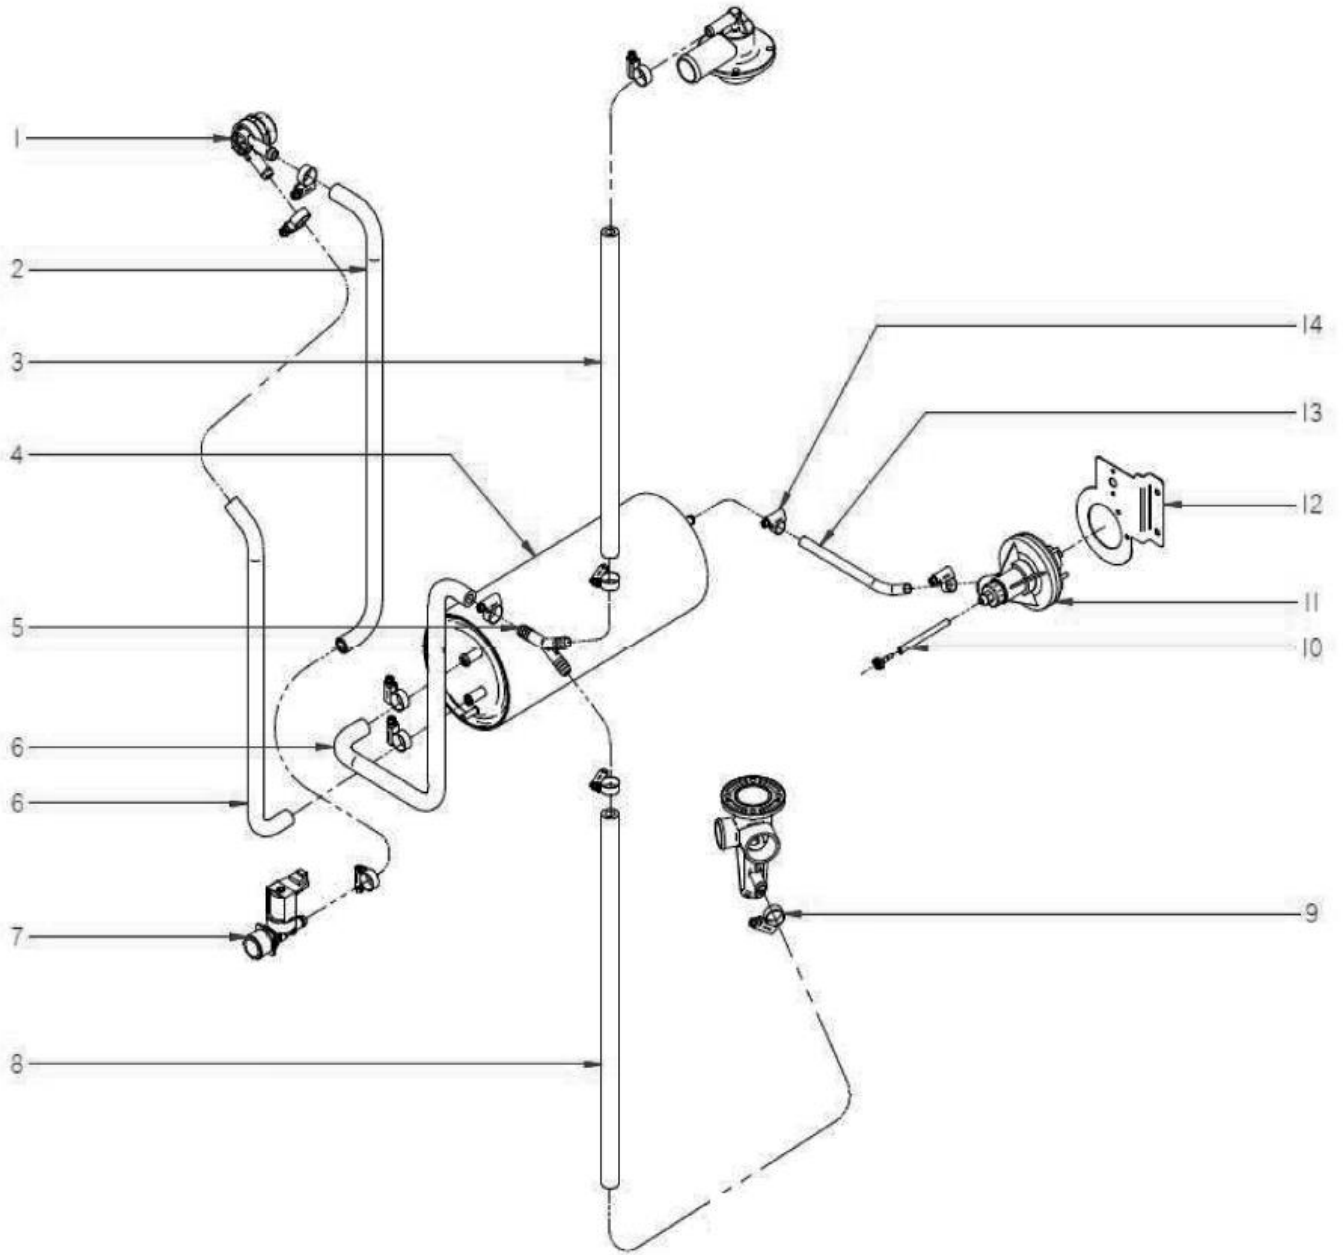

Storm 35 (& DP)

Exploded parts diagram

Part Number	Number	Description	Qty
***	1	Lid Holder	2
***	2	Lid Panel	2
***	3	Back Panel	1
***	4	M5 Nut	8
***	5	Rubber Conduit Protector	1
***	6	Cable Securing Gland	1
***	7	Complete Base	1
***	8	Adjustable Feet	4
***	9	Front Bottom Panel	1
***	10	Right Door Support	1
***	11	Complete Door	1
***	12	Left Door Support	1
***	13	Door Gasket Profile	1
***	14	Door Gasket	1
***	15	Left Basket Guide	1
***	*	Right Basket Guide	1
***	16	Door Plastic Blocker	1
***	17	Door Closing Spring Plate	1
B8-12024550	18	Basket	1
***	19	Cutlery Basket	1
***	20	Dish Holder	-

Please contact Spares for assistance

Please contact Spares for DP variants

Part Number	Number	Description	Qty
B8-12092017	1	Drain Plug	1
B8-12010282	2	Drain Plug Seal	1
B8-12092003	3	Wash Filter	1
***	4	Drain Clamp	1
***	5	Drain Gasket	1
***	6	Drain Bowl	1
***	7	Rod Clamp	1
***	8	Drain Pipe	1

Please contact Spares for assistance

Please contact Spares for DP variants

Part Number	Number	Description	Qty
***	1	Overflow	1
B8-12010282	2	Drain Plug Seal	1
B8-12092003	3	Wash Filter	1
***	4	Drain Clamp	1
***	5	Drain Gasket	1
***	6	Drain Bowl	1
***	7	Rod Clamp	1
***	8	Pump Inlet Pipe	1
B8-12094265	9	Drain Pump	1
***	10	Clamp	1
***	11	Drain Hose	1

Please contact Spares for assistance

Please contact Spares for DP variants

Part Number	Number	Description	Qty
***	1	Non-Return Valve	
***	2	Hose	1
***	3	Upper Rinse Arm Hose	1
***	4	Boiler	1
***	5	Y Fitting	1
***	6	Boiler Fitting Pipe	2
B8-12025161	7	Water Inlet Valve	1
***	8	Lower Rinse Arm Hose	1
***	9	Clamp	10
***	10	Detergent Aspiration Pipe	1
B8-12133010	11	Rinse Aid Dispenser	1
***	12	Dispenser Holder	1
***	13	Dispenser Boiler Hose	1
***	14	Clamp	2