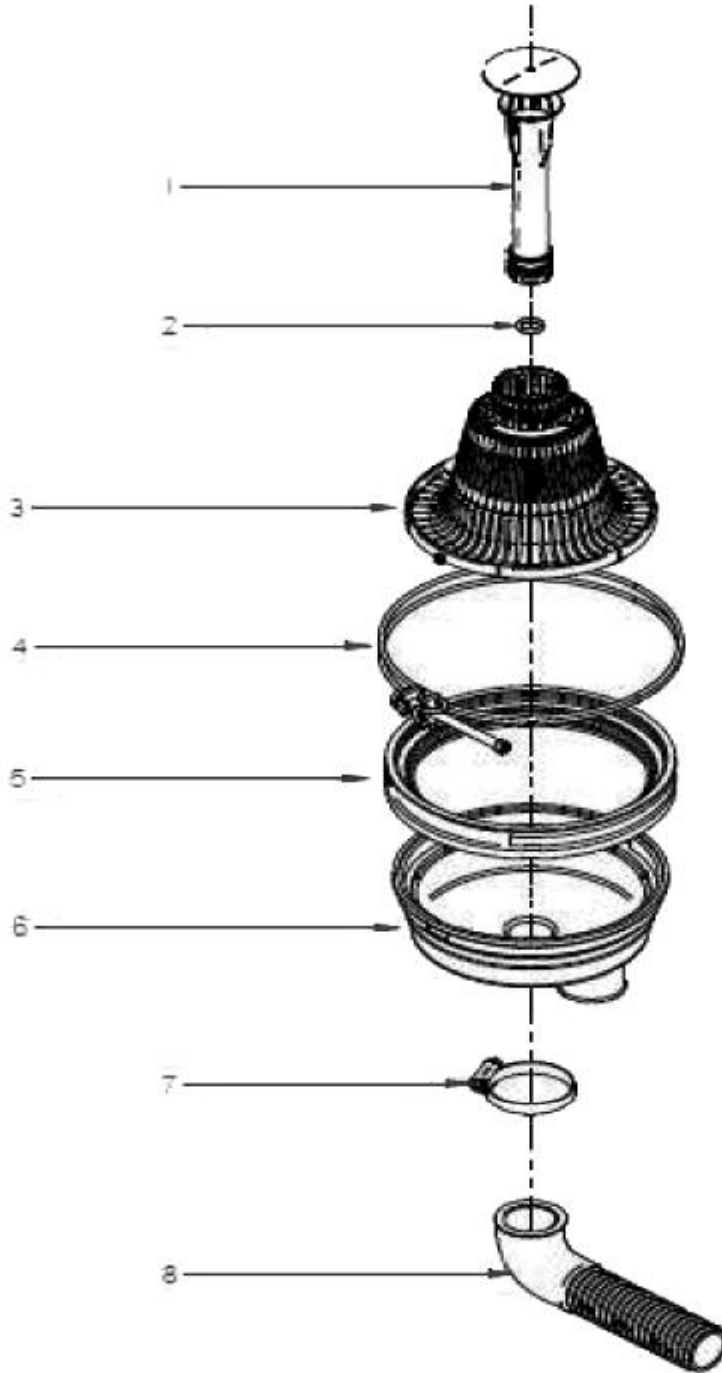

Storm 35 (& DP)

Exploded parts diagram

Part Number	Number	Description	Qty
***	1	Lid Holder	2
***	2	Lid Panel	2
***	3	Back Panel	1
***	4	M5 Nut	8
***	5	Rubber Conduit Protector	1
***	6	Cable Securing Gland	1
***	7	Complete Base	1
***	8	Adjustable Feet	4
***	9	Front Bottom Panel	1
***	10	Right Door Support	1
***	11	Complete Door	1
***	12	Left Door Support	1
***	13	Door Gasket Profile	1
***	14	Door Gasket	1
***	15	Left Basket Guide	1
***	*	Right Basket Guide	1
***	16	Door Plastic Blocker	1
***	17	Door Closing Spring Plate	1
B8-12024550	18	Basket	1
***	19	Cutlery Basket	1
***	20	Dish Holder	-

Please contact Spares for assistance

Please contact Spares for DP variants

Part Number	Number	Description	Qty
***	1	Drainage Bowl	1
***	2	Drainage Bowl Clamp	1
***	3	40-60 Clamp	4
B8-12023429	4	Wash Pump	1
***	5	10uf Capacitor	1
***	6	Mount	1
***	7	Wash pump Outlet Pipe	1
***	8	Lower Outer Feedthrough	1
***	9	Bottom Feedthrough Gasket	2
***	10	Rinsing Connector	1
***	11	O Ring	2
***	12	Bottom Feedthrough	1
***	13	Arm Rotation Central Shaft	2
B8-12024086	14	Arm Holder Sleeve	4
***	15	Plastic Washing Branch	-
***	16	Plastic Rinsing Branch	2
B8-12009829	17	Rinse Arm Securing Bolt	2
***	18	Pipe	1
***	19	Worm Clamp	2
***	20	Upper Feedthrough	1
B8-12023732	22	Wash Jet	1
	23	Plastic Wash Branch	2
B8-12023710	24	Washing Jet Holder	10
***	25	Plastic Rinsing Branch	2
B8-12024077	26	Plastic Rinse Jet	8
B8-12009912	27	Rinse Seal	8
B8-12024006	28	Rinse Jet Clip	8
B8-12177305	-	Spray Arm Complete	1
***	29	Detergent Feedthrough	-
***	30	Dispenser Holder	-
B8-12133011	31	Detergent Dispenser Adjustable	-
***	32	Detergent Aspiration Pipe	-
B8-12164632	33	Filter Weight	-
***	34	Det. Dispenser Pipe	-

Please contact Spares for assistance

Please contact Spares for DP variants

Part Number	Number	Description	Qty
B8-12092017	1	Drain Plug	1
B8-12010282	2	Drain Plug Seal	1
B8-12092003	3	Wash Filter	1
***	4	Drain Clamp	1
***	5	Drain Gasket	1
***	6	Drain Bowl	1
***	7	Rod Clamp	1
***	8	Drain Pipe	1