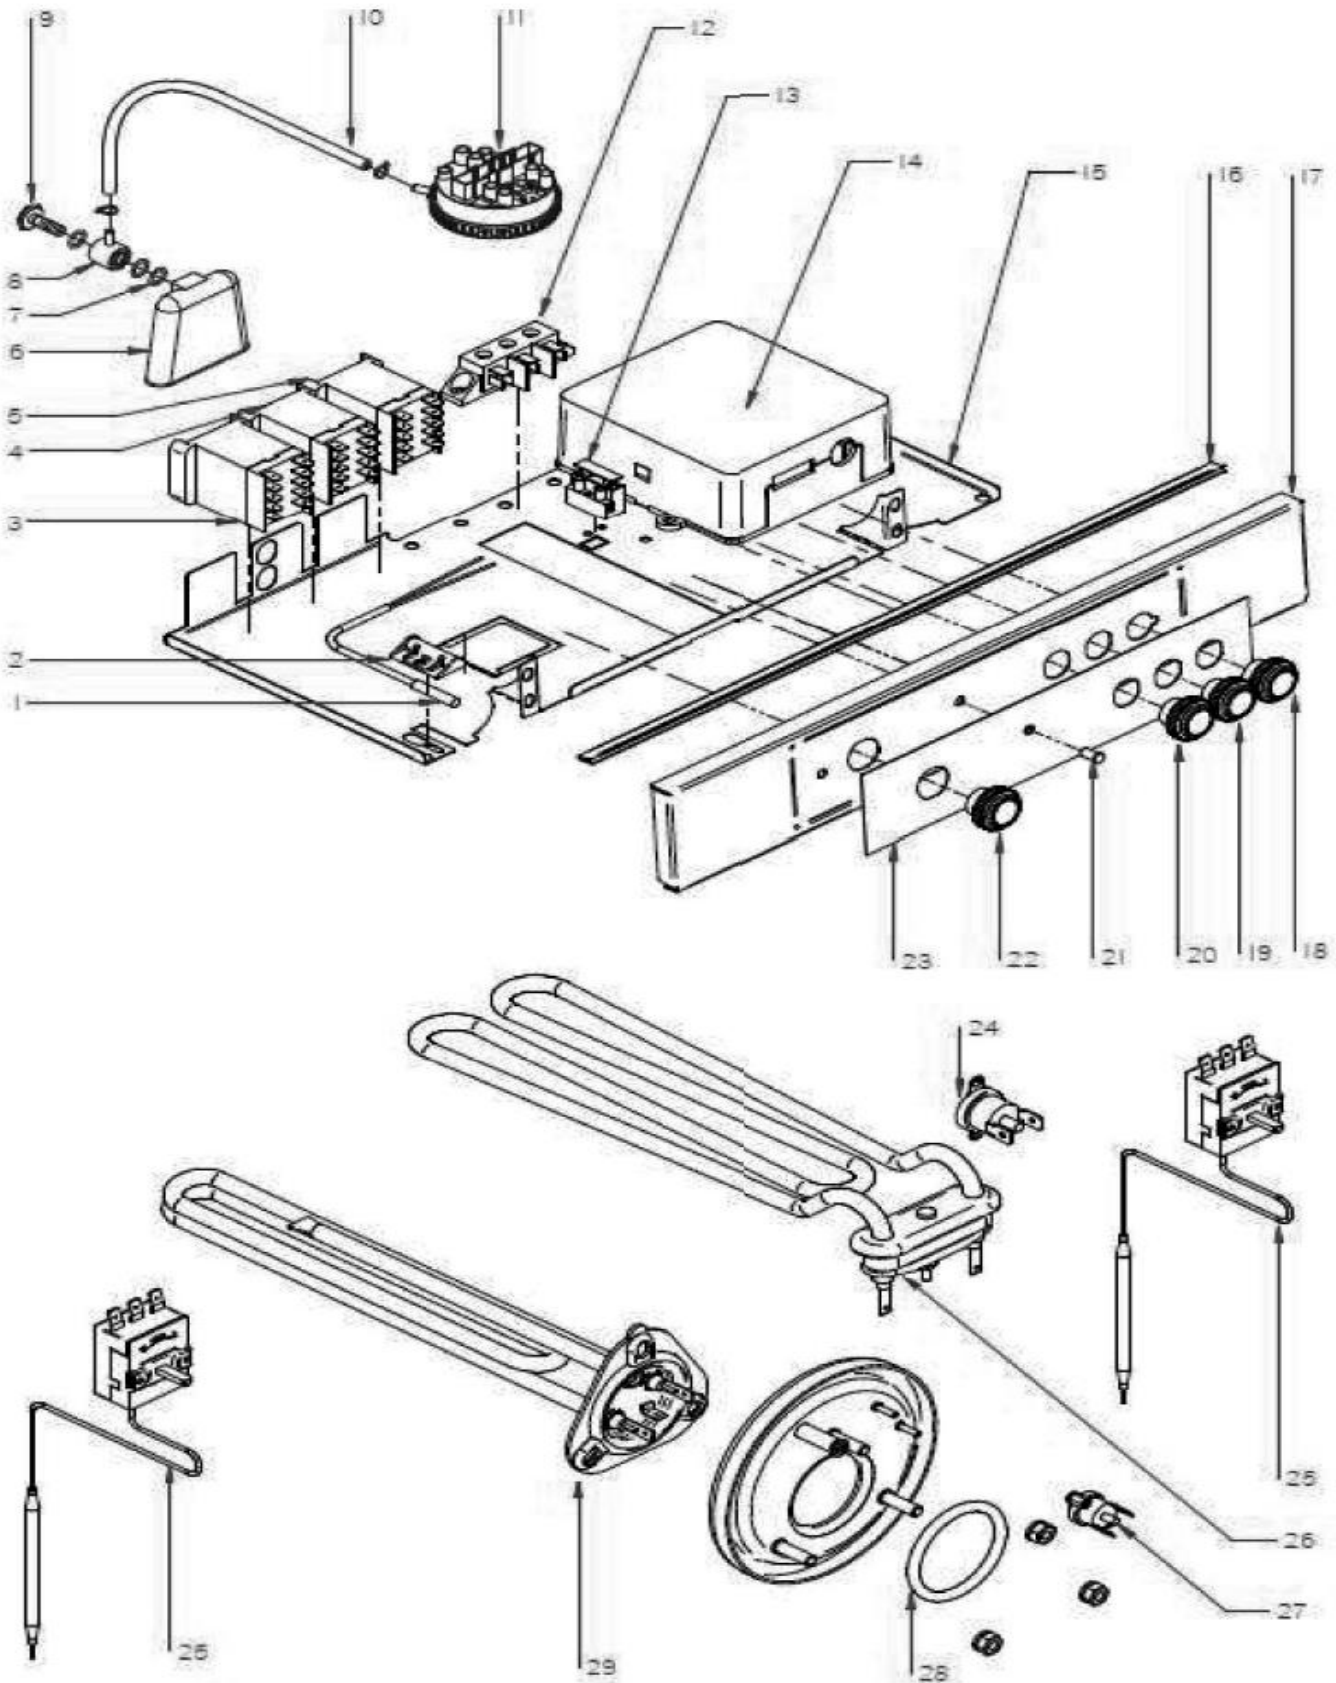

Storm 35 (& DP)

Exploded parts diagram

Part Number	Number	Description	Qty
***	1	Lid Holder	2
***	2	Lid Panel	2
***	3	Back Panel	1
***	4	M5 Nut	8
***	5	Rubber Conduit Protector	1
***	6	Cable Securing Gland	1
***	7	Complete Base	1
***	8	Adjustable Feet	4
***	9	Front Bottom Panel	1
***	10	Right Door Support	1
***	11	Complete Door	1
***	12	Left Door Support	1
***	13	Door Gasket Profile	1
***	14	Door Gasket	1
***	15	Left Basket Guide	1
***	*	Right Basket Guide	1
***	16	Door Plastic Blocker	1
***	17	Door Closing Spring Plate	1
B8-12024550	18	Basket	1
***	19	Cutlery Basket	1
***	20	Dish Holder	-

Please contact Spares for assistance

Please contact Spares for DP variants

Part Number	Number	Description	Qty
B8-12024477	1	Magnetic Door Switch	1
***	2	Magnetic Switch Fastener	1
B8-12023706	3	Relay	1
B8-12024011	4	Contactator	1
B8-12024011	5	Contactator	1
B8-12024350	6	Pressure Chamber	1
B8-12024157		Pressure Chamber Connex	1
B8-12009873	7	O Ring for Pressure Chamber	2
B8-12024222	8	Pressure Switch Bolt	1
***	9	Rubber Pipe	1
***	10	Pipe Flange	1
B8-12023802	11	Pressure Switch	2
***	12	3-way Connector	1
***	13	Fuse 10A	1
B8-12008750	14	PCB	1
***	15	Base	1
***	16	Lid Sealing Profile	1
***	17	Control Panel	1
B8-12216540	18	Short Cycle Push Button (Pre Nov.19)	1
B8-12171805	18	Short Cycle Push Button (After Nov.19)	1
B8-12216519	19	Medium Cycle Push Button (Pre Nov.19)	1
B8-12171806	19	Medium Cycle Push Button (After Nov.19)	1
B8-12216518	20	Long Cycle Push Button (Pre Nov.19)	1
B8-12183262	20	Long Cycle Push Button (After Nov.19)	1
B8-12220785	21	5V Green Led Light	1
B8-12216541	22	Power On/Off Button (Pre Nov.19)	1
B8-12171804	22	Power On/Off Button (After Nov.19)	1
***	23	Fascia Sticker	1
B8-12096597	24	Overheat Stat	1
B8-12134992	25	Thermostat Wash/Rinse 27-85 °C	2
B8-12090524	26	Wash Tank Heater Element	1
B8-12102062	27	Rinse Tank Heater Seal	1
B8-12090518	28	Overheat Thermostat	1
B8-12093151	29	Rinse Tank Heater	1