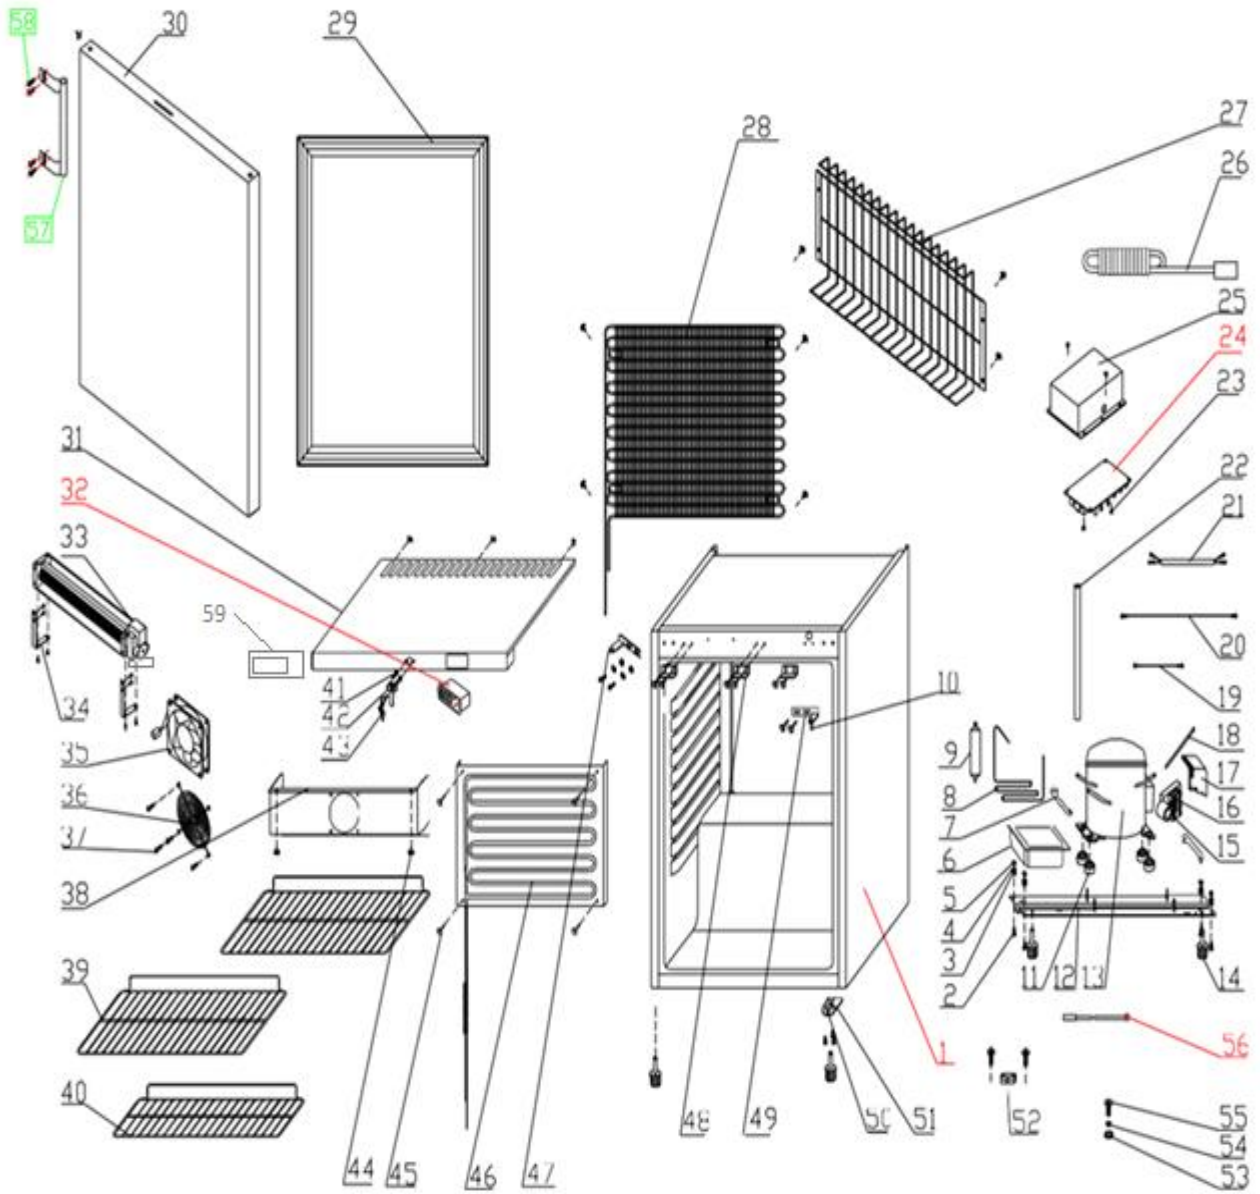

MED140

Exploded parts diagram

Part Number	No.	Description	Qty
***	1	Cabinet	1
***	2	Screw	9
***	3	Flat washer	9
***	4	Spring washer	9
***	5	Hexagon nut	4
M4-UCR013	6	Water box	1
W4-BRACKET01	7	Compressor fixture item	2
***	8	Cu Tube	1
W4-FILTER01	9	Drier	1
M4-HINGE01	10	Hinge Pin Top	1
***	11	Rubber grommet	4
BZ-UCR140-003	12	Compressor Mounting Plate	1
W4-COMP02	13	Compressor	1
M4-UCR02	14	Adjustable Foot	4
W4-OVERLOAD02	15	Overheat and overload protector	1
W4-CAP02		Capacitor for Compressor	1
W4-STARTER02	16	Starter	1
W4-COVER02R	17	Electric cover	1
***	18	Process tube	1
***	19	Short earth wire	1
***	20	Long earth wire	1
***	21	Short wire sheath	1
***	22	Plastic tube	1
***	23	Philips screw	4
N/A	24	HM-30A Transformer for CAREL Controller	1
W4-FIXBOX	25	Plastic box for Transformer	1
***	26	Power Wire and Plug	1
***	27	Back Cover	1
M4-UCR030	28	Condenser	1
M4-UCR038	29	Gasket for Solid Door	1
M4-UCR140WH	30	BZ-UCR140WH Solid Door	1
M4-UCF140	30	Stainless Steel Door	1
M4-UCR140WHLID	31	Lid Top (White)	1
M4-UCR009	31	Lid Top (S/S)	1
W4-CONTROLLER04	32	CAREL Controller	1
M4-UCR028	33	Cross flow fans	1
***	34	Holder	2
M4-UCR044	35	Evaporator Fan	1
***	36	Fan Guard	1
***	37	Screw	4
***	38	Evap Fan Panel	1
M4-UCR046	39	Large Shelf	2
M4-UCR045	40	Small Shelf	1
M4-UCR032	41	Key	2
M4-UCR031	42	Lock	1
***	43	Screw	2
***	44	Philips screw	43
***	45	Screw	4

M4-UCR050	46	Roll Bond Evaporator	1
M4-UCR022	47	Hinge Bracket Top Left	1
***	48	Clip of roof cover	3
M4-UCR024	49	Hinge Bracket Top Left	1
***	50	BZ-UCR140WH Bottom shaft	1
***	51	BZ-UCR140WH Bottom hinge	1
***	52	Wire clip	1
***	53	Flat washer	1
***	54	Spring washer	1
***	55	Hexagon nut	1
W4-SENSOR03	56	Temperature sensor for CAREL Controller	1
M4-HANDLE140WH	57	304SS Handle	1
***	58	SS Screw M5*12	4
R3-VT10THERM	59	Elitech Alarm Thermometer	1
M4-UCRHINGE		Hinge Bush	2
***		Plastic Drain Tube for new Model	1
***		Plastic Drain Tube for Old Model	1