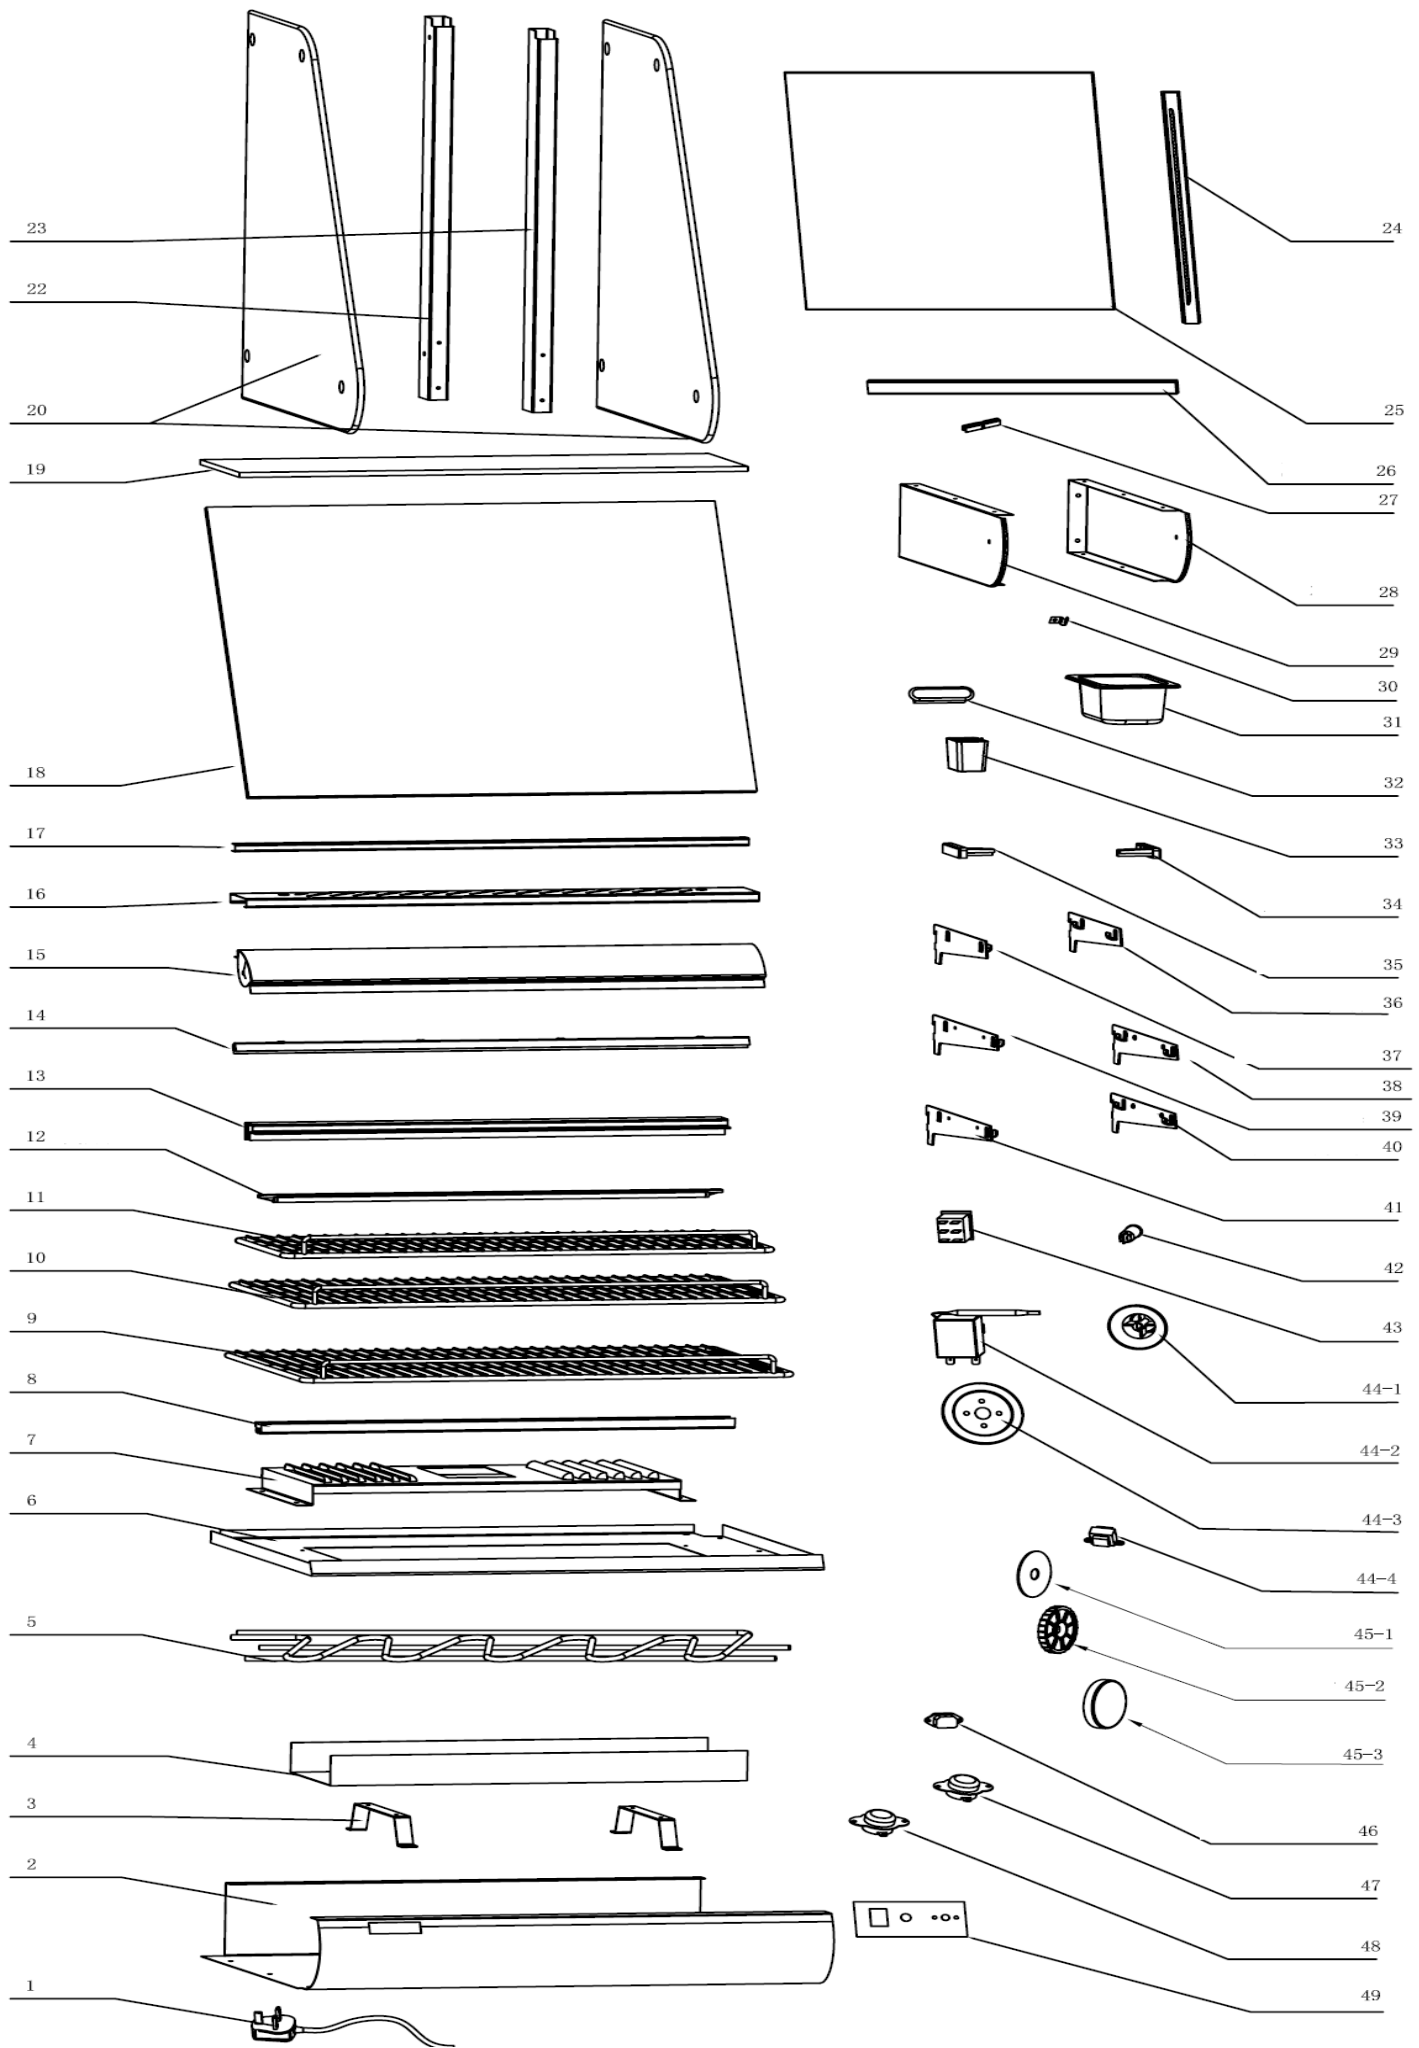

HOTTOPI

Exploded parts diagram

Part Number	Number	Description	Qty
***	1	Power Cord	1
***	2	Stainless Housing	1
***	3	Heater Brace	1
***	4	Heater Chassis	1
B4-HEATER02	5	Heating Element	1
***	6	Bottom Plate	1
***	7	Ventilated Panel	1
***	8	Door Track	1
***	9	Bottom Shelf	1
***	10	Middle Shelf	1
***	11	Top Shelf	1
B4-LAMP04	12	LED	1
***	13	Door Track	1
***	14	Front Glass Bracket	1
***	15	Canopy	1
***	16	Light Cover	1
***	17	Top Glass Slide Bracket	1
***	18	Front Glass	1
***	19	Top Glass	1
B4-GLASS/SIDE03	20	Side Glass	2
***	22	Left Pillar	1
***	23	Right Pillar	1
***	24	Door Handle	2
B4-DOORHOT1	25	Door Glass	2
***	26	Door Roller Bracket	2
***	27	Roller	4
***	28	Right Panel	1
***	29	Left Panel	1
***	30	Probe Clip	1
***	31	1/9 GN Pan	1
B4-STAT06	32	Temperature Display	1
***	33	Feet	4
***	34	RH Light Cover	1
***	35	LH Light Cover	1
***	36	RH Top Shelf Bracket	1
***	37	LH Top Shelf Bracket	1
***	38	RH Bottom Bracket	1
***	39	LH Bottom Bracket	1
***	40	RH Bottom Bracket (small)	1
***	41	LH Bottom Bracket (Small)	1
***	42	Indicator Lamp	1
B4-SWITCH01	43	ON/OFF Switch	1

B4-THERM01	44.1	Thermostat	1
	44.2		
	44.3		
	44.4		
***	45.1	Gasket	8
***	45.2	Nut Gasket	8
***	45.3	Decorative Cover	8
***	46	Power Cord Socket	1
B4-STAT05	47	125 Deg. C Stat	1
B4-STAT04	48	150 Deg. C Stat	1
***	49	Control Panel	1