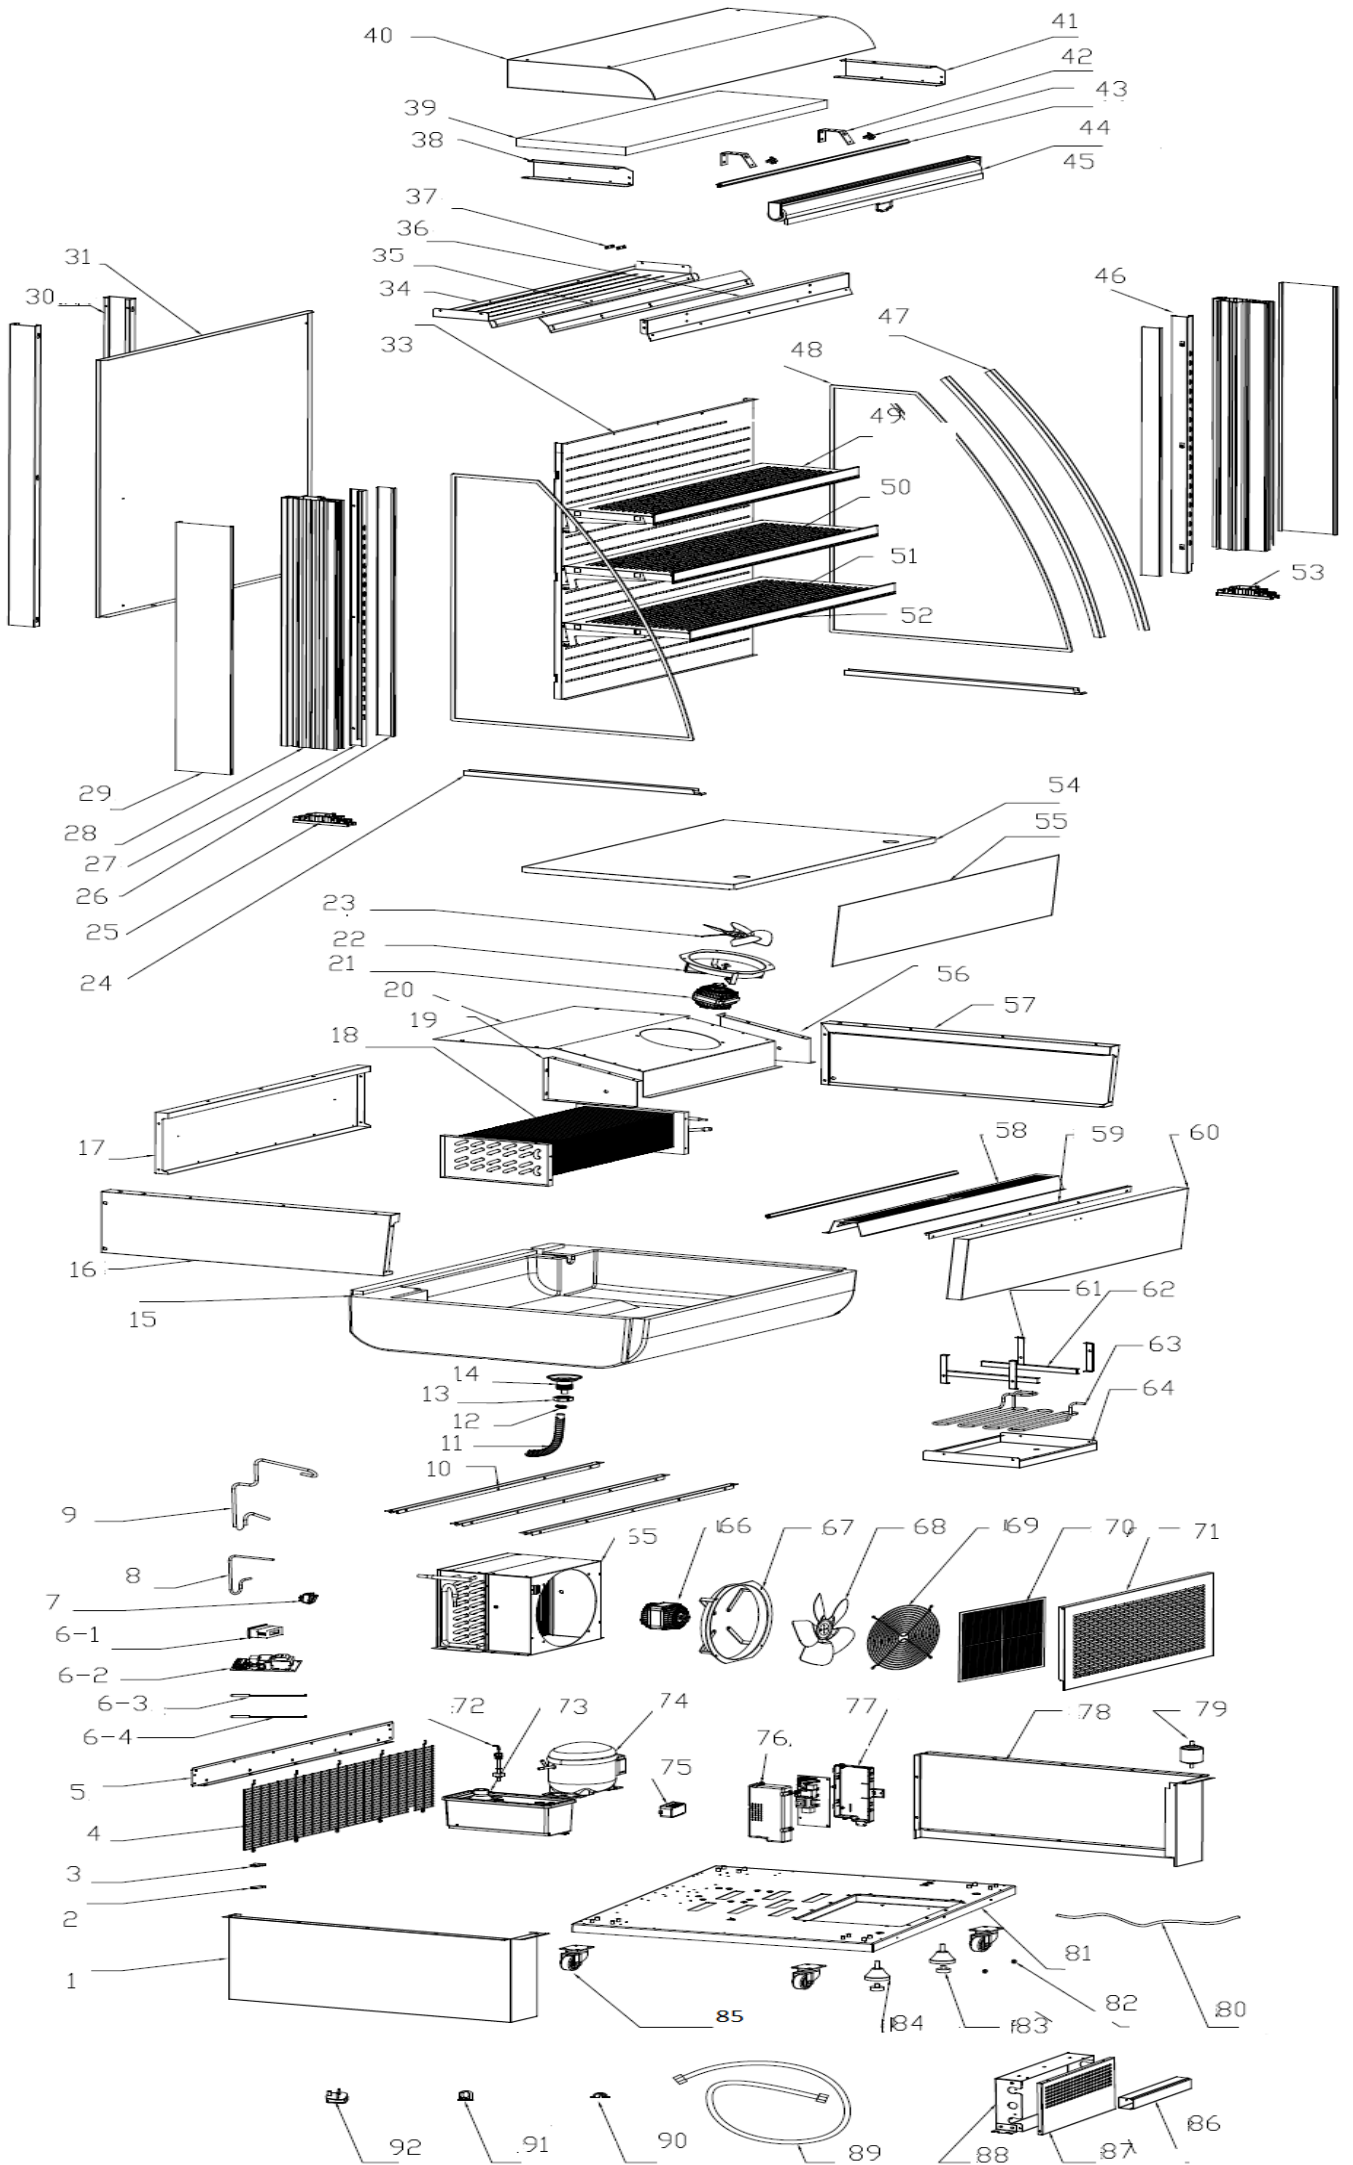

GRAB100

Exploded parts diagram

Image shown is GRAB100

Part Number	Number	Description	Qty
***	1	Base Plate	1
***	2	Clip Cover	1
***	3	Clip Cover	1
***	4	Back Cover	1
***	5	Base Cross Member	1
B4-STAT01	6.1	Display PCB	1
	6.2	Main PCB	1
	6.3	Overheat Probe	1
	6.4	Temp Probe	1
B1-SWITCH48	7	Power Switch	1
***	8	Pipe	1
***	9	Pipe	1
***	10	Barrier Strip	3
***	11	Drain Assy	1
	12		
	13		
	14		
***	15	Evap Drip Tray	1
***	16	LH Glass Support Panel	1
***	17	Rear Centre Panel	1
***	18	Evap	1
***	19	Left Evap Cover	1
***	20	Evap Cover	1
C5-MOTOR10W	21	Evap Fan Motor	1
***	22	Fan Bracket	1
***	23	Fan Blade	1
***	24	Glass Bottom Cover	2
***	25	Left Pillar Cover	1
***	26	Inner Decorative Strip	2
***	27	Left Support Pillar	1
***	28	Side Pillar	2
***	29	Outer Decorative Panel	2
***	30	Back Barrier Strip	2
***	31	Back Plate	1
***	32	Interior Ventilated Panel	1
***	34	Interior Top Panel	1
***	35	Air Deflector	1
***	36	Night Blind Cover	1
***	37	Air Deflector Joint	2
***	38	Upper Left Rail	1
***	39	Top Panel	1
***	40	Top Cover	1
***	41	Upper Right Rail	1
***	42	Night Blind Bracket	1