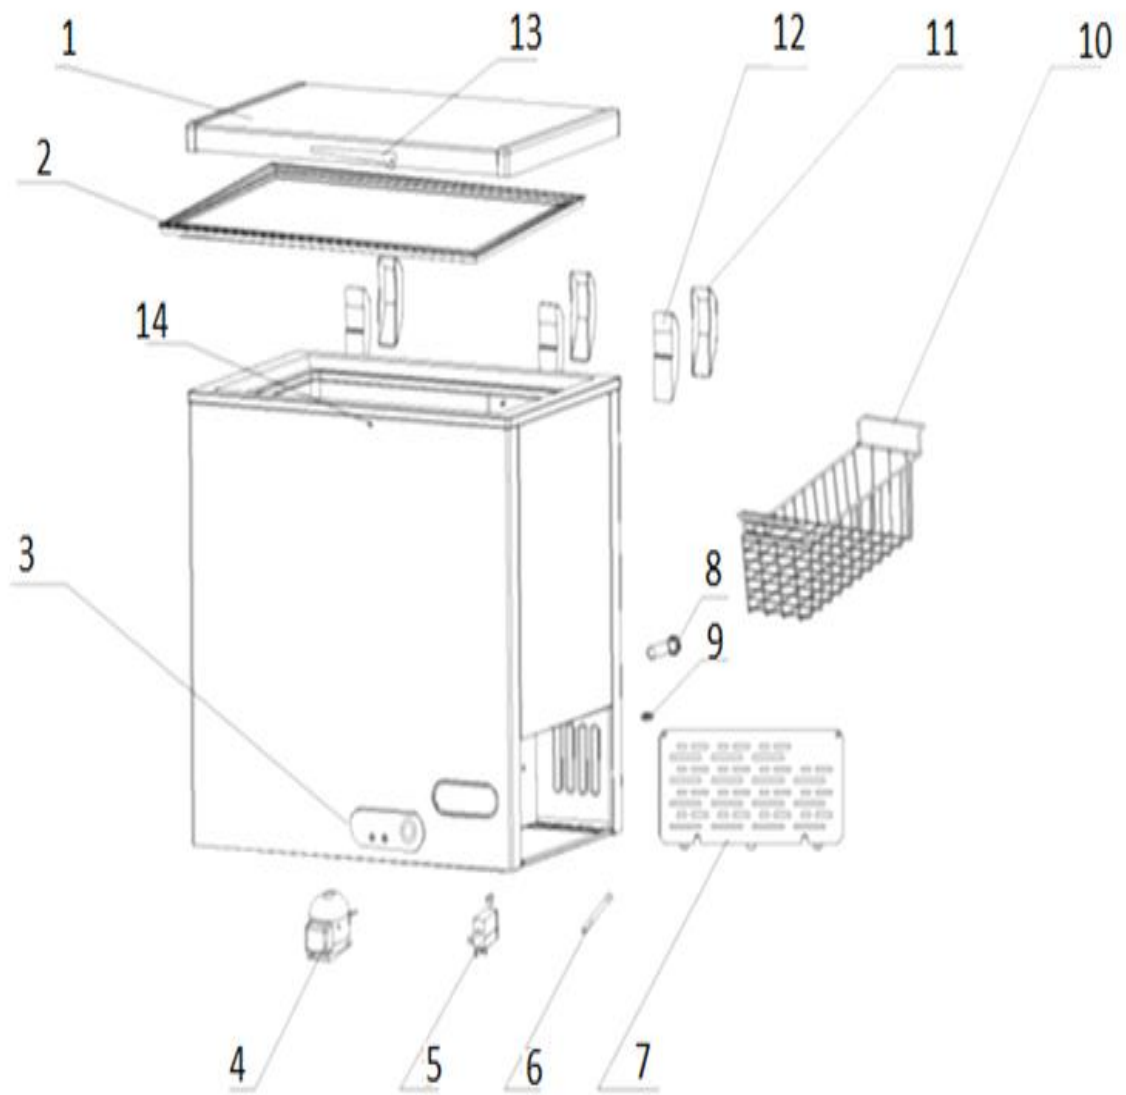

CF350/450/550/650WH & SS

Exploded parts diagram

Image shown is CF650

Part Number	Number	Description	Qty
B9-LID350W	1	Lid Assy (CF350WH)	1
B9-LID450NEW	1	Lid Assy (CF450SS, from 2020)	1
B9-LID450	1	Lid Assy (CF450SS)	1
B9-LID450W	1	Lid Assy (CF450WH)	1
B9-LID550NEW	1	Lid Assy (CF550SS, from 2020)	1
B9-LID550	1	Lid Assy (CF550SS)	1
B9-LID550W	1	Lid Assy (CF550WH)	1
B9-LID650NEW	1	Lid Assy (CF650SS, from 2020)	1
B9-LID650	1	Lid Assy (CF650SS)	1
B9-LID650W	1	Lid Assy (CF650WH)	1
***	2	Lid Gasket (CF350WH)	1
B9-GASKET450	2	Lid Gasket (CF450WH/SS)	1
B9-GASKET550	2	Lid Gasket (CF550WH/SS)	1
B9-GASKET650	2	Lid Gasket (CF650WH/SS)	1
B9-PANEL	3	Control Panel (CF450/550/650)	1
B9-HDL125A	4	Compressor (CF350)	1
B9-HPKX190A	4	Compressor (CF450/550/650)	1
B9-STAT	5	Thermostat	1
***	6	Filter	1
B9-GRILLE	7	Compressor Compartment Cover	1
B9-DRAIN/O	8	Outer Drain Plug	1
B9-DRAIN/I	9	Inner Drain Plug	1
B9-BASKET	10	Basket	1
B9-HINGECOVER	11	Hinge Cover	1
B9-HINGE	12	Lid Hinge	1
B9-HANDLE	13	Handle W/lock (Old)	1
B9-HANDLE01	13	Handle W/lock (New)	1
B9-LOCK	14	Lock Hook	1