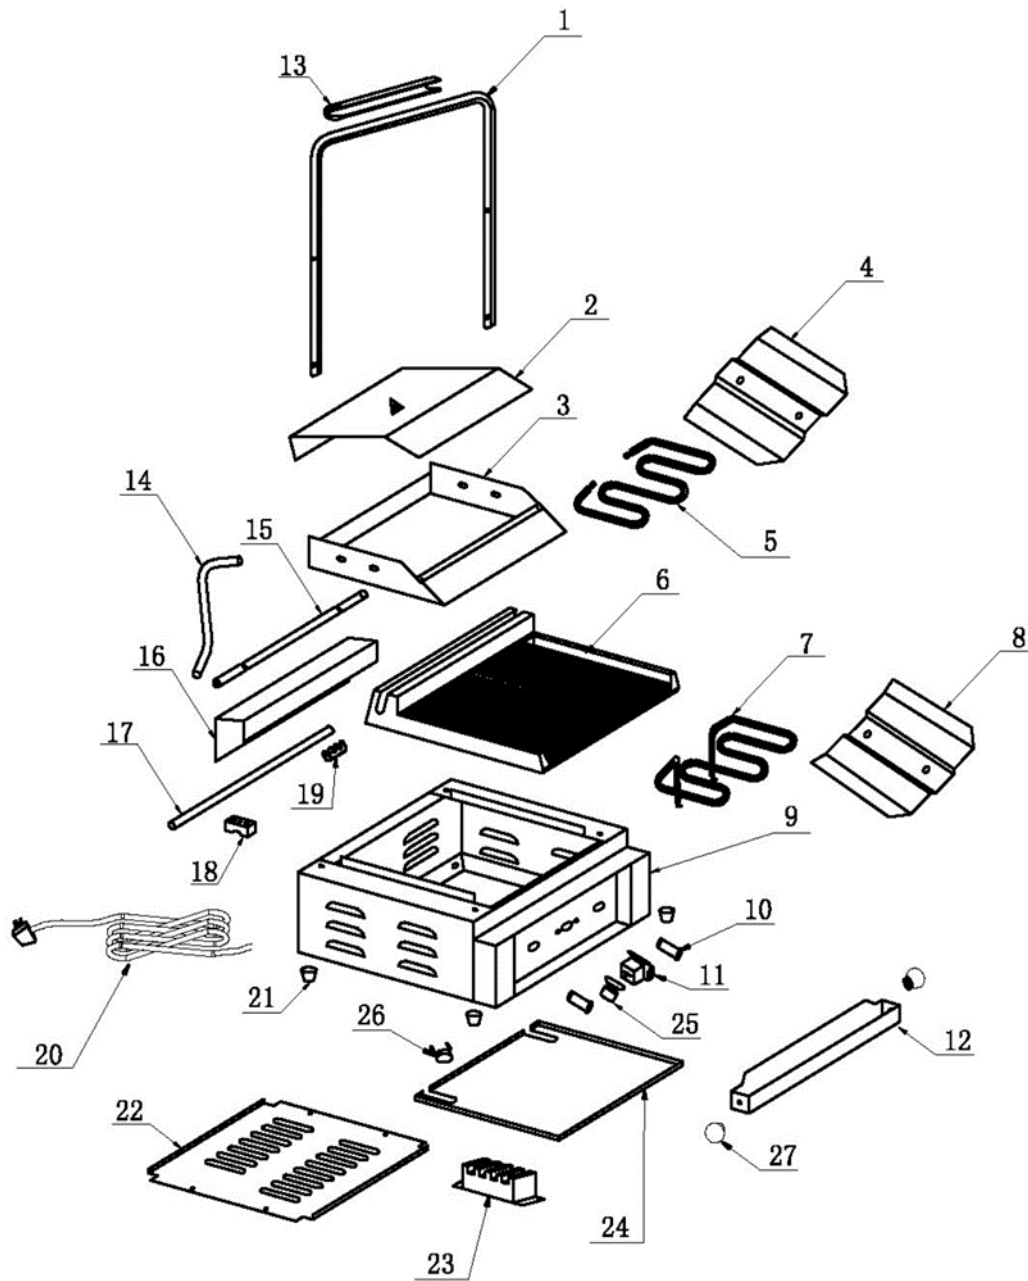

BRRCG1(New)*

Exploded parts diagram

Number	Description	Qty
1	Operation Handle	1
2	Top Cover	1
-	Insulation	1
3 & 6	Plate Set (Top & Bottom Grooved) BRRCG1A	1
	Plate Set (Top Grooved/ Bottom Flat)	1
4	Top Element Plate	1
5	Top Heating Element	1
7	Bottom Heating Element	1
8	Bottom Heating Element Plate	1
9	Panel	1
10	Indicator Lamp – Yellow	1
	Indicator Lamp - Green	1
11	Thermostat	1
12	Oil Tray	1
13	Handle	2
14	Pipe Coil	1
15	Axis	1
16	Cover	1
17	Rear Rotary Axle	1
18	Copper	1
19	Twisting Spring	1
20	Power Cord	1
21	Feet	4
22	Bottom Plate	1
23	Terminal	4
24	Press Plate	1
-	Insulation	1
25	Thermostat Knob	1
26	Temperature Limiter	1
27	Orb	1

*** Please contact Spares for assistance ***

*Other model Variant available;

Bottom smooth - BRSCG1