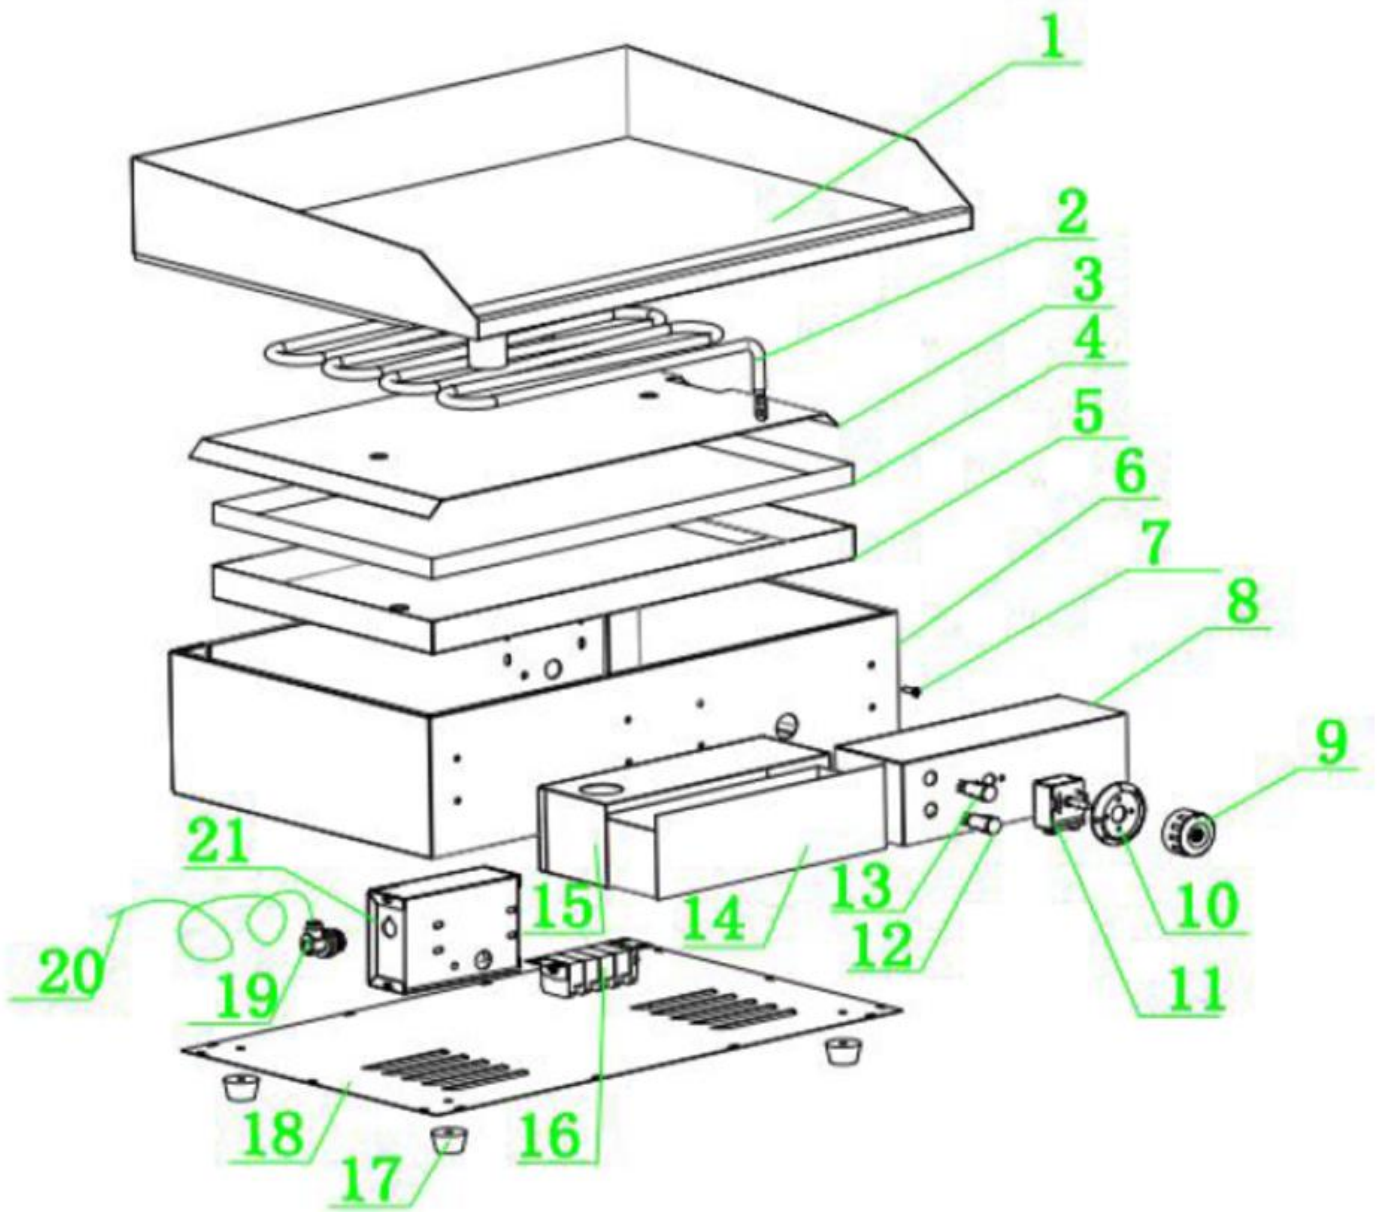

BG1A

Exploded parts diagram

Number	Description	Qty
1	Griddle Plate w/ Splash Guard	1
2	Heating Element	1
3	Heating Element Press Plate	1
4	Insulation	1
5	Insulation Panel	1
6	Housing	1
7	Screws	8
8	Electrical Control Panel	1
9	Thermostat Knob	1
10	Thermostat Knob Base Plate	1
11	Thermostat 50-300 Deg. C	1
12	Heating Indicator	1
13	Power Indicator	1
14	Grease Tray	1
15	Grease Tray Fixing	1
16	Ceramic Terminal	1
17	Foot	4
18	Bottom Panel	1
19	Cord Clamp	1
20	Power Cord	1
21	Cord Clamp Fixing	1